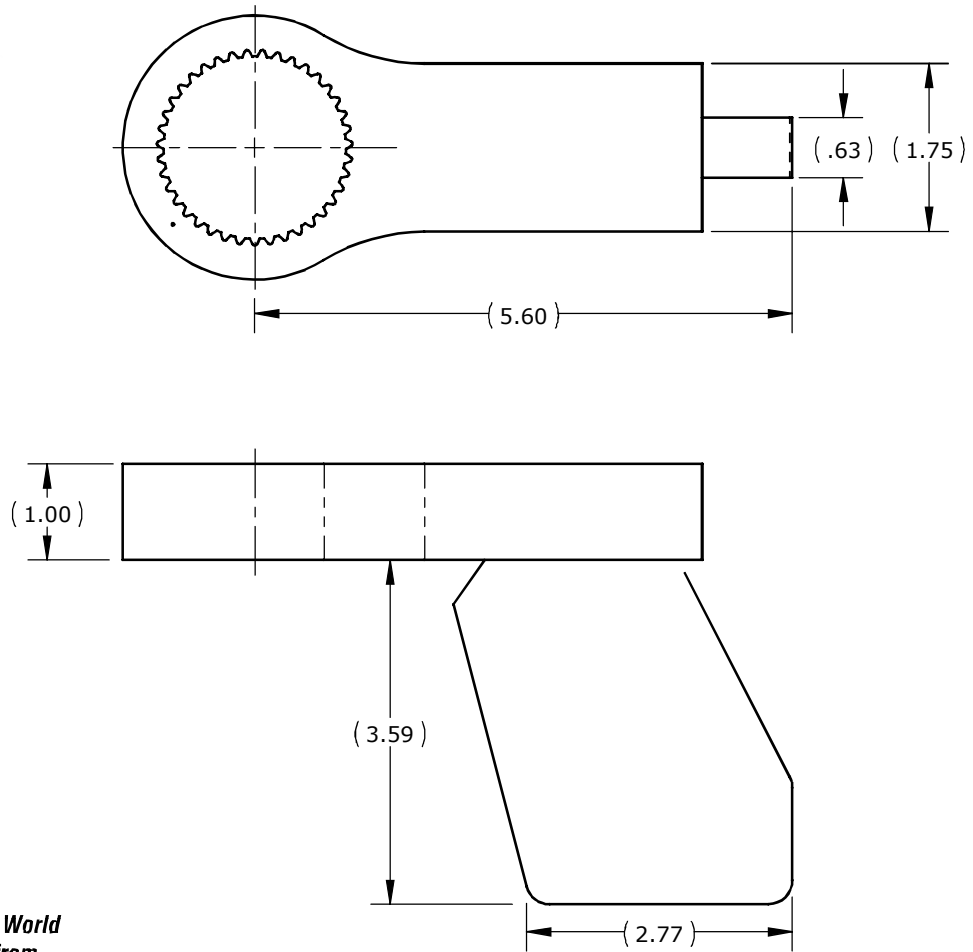

PART NUMBER: 13484

REACTION ARM: STANDARD RAD 1800NGX-R / 2400NGX-R METRIC

DIMENSIONS ARE IN INCHES

Proprietary and Confidential

The information contain herein is the confidential property of New World Technologies Inc. Any reproduction without prior written consent from New World Technologies Inc. is strictly prohibited.