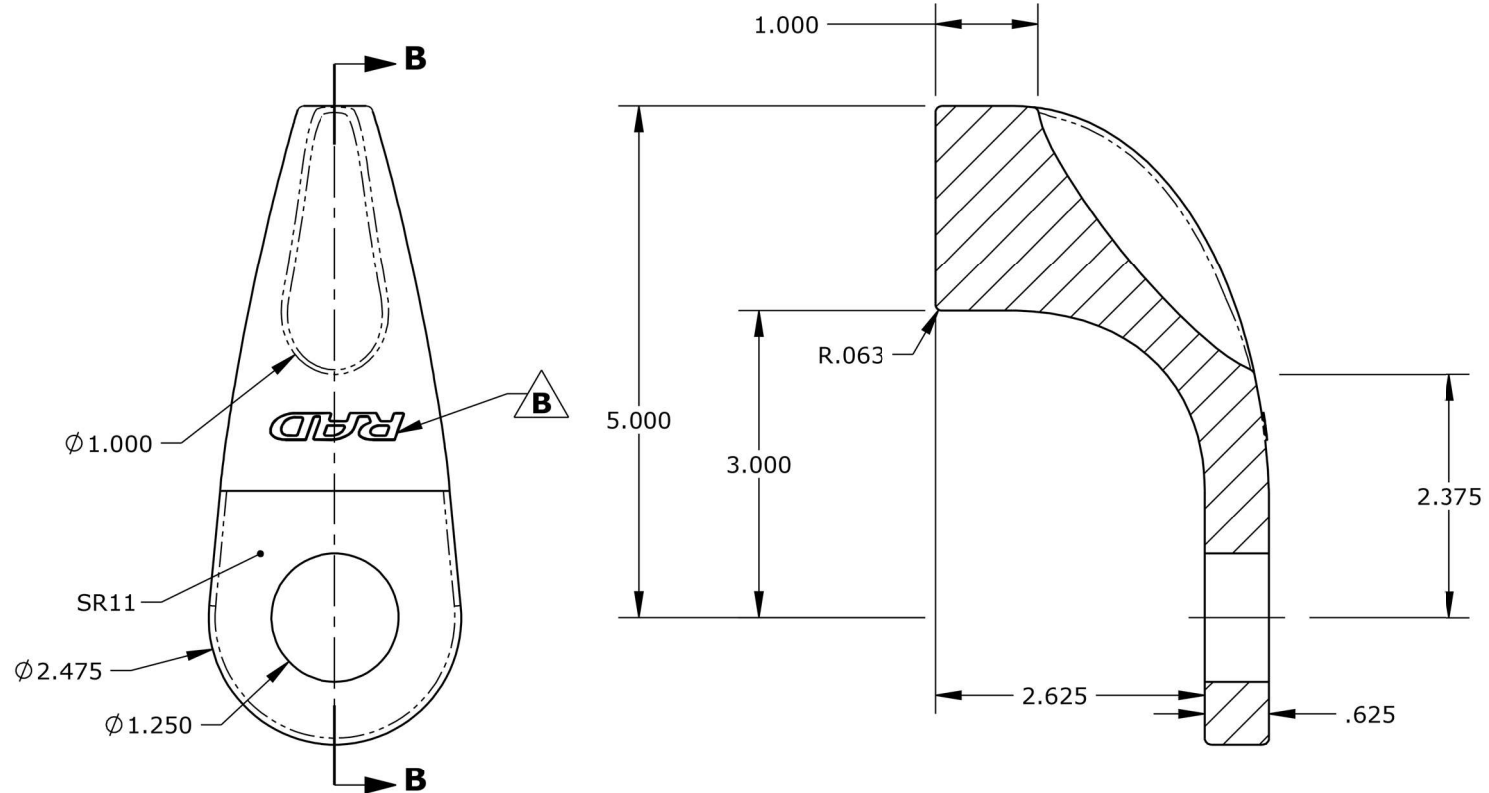

PART NUMBER: 19260

REACTION ARM: STANDARD (CAST) 7GX / 10GX METRIC, 10GX / 14GX METRIC

DIMENSIONS ARE IN INCHES

Proprietary and Confidential

The information contain herein is the confidential property of New World Technologies Inc. Any reproduction without prior written consent from New World Technologies Inc. is strictly prohibited.