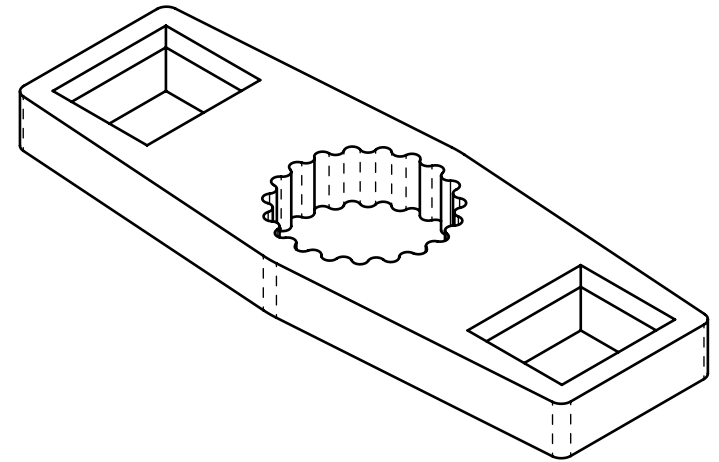

Product name:
Product number:

Double Ended SR22 Reaction Arm Blank
34777

REV: 12-2024

All dimensions are in Inches [Millimeters]

Suitable for: 110DX, 150DX-M, B-RAD X 11K, B-RAD X 15K-M, E-RAD BLU 11K, E-RAD BLU 15K-M