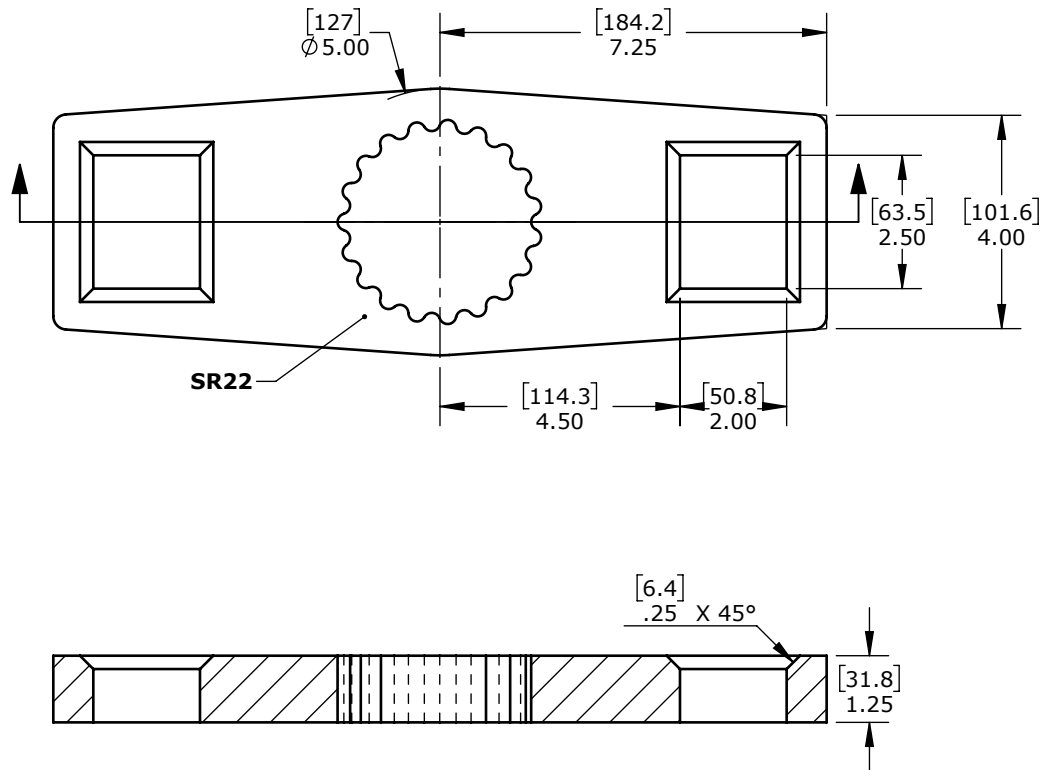

Product name:
Product number:

Double Ended SR22 Reaction Arm Blank
34777

REV: 12-2024

All dimensions are in Inches [Millimeters]

Suitable for: 110DX, 150DX-M, B-RAD X 11K, B-RAD X 15K-M, E-RAD BLU 11K, E-RAD BLU 15K-M