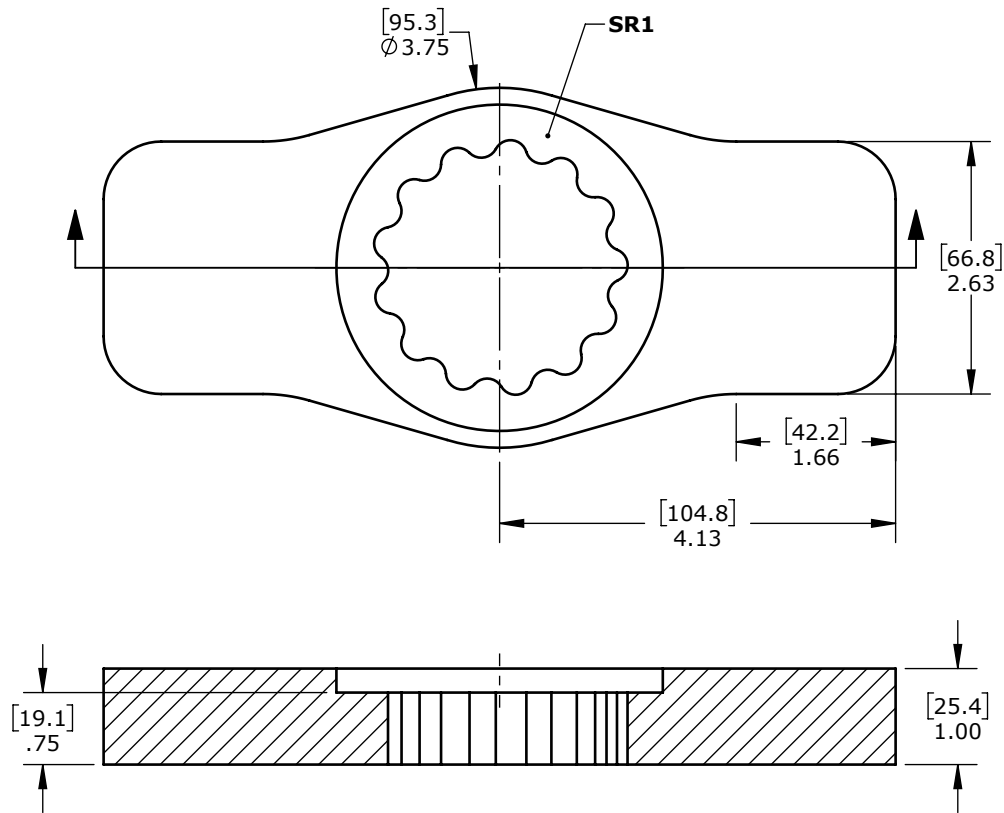

Product name:
Product number:

Double Ended SR1 Reaction Arm Blank
34766

REV: 12-2024

All dimensions are in Inches [Millimeters]

Suitable for: 34GX, 46GX-M, V-RAD 3400, V-RAD 4600-M, E-RAD BLU 3000, E-RAD BLU 4000-M