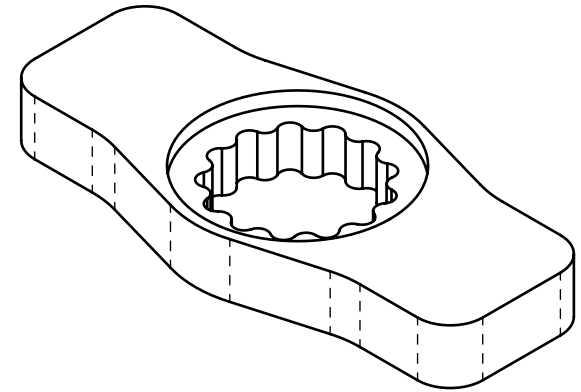

Product name:
Product number:

Double Ended SR1 Reaction Arm Blank
34766

REV: 12-2024

All dimensions are in Inches [Millimeters]

Suitable for: 34GX, 46GX-M, V-RAD 3400, V-RAD 4600-M, E-RAD BLU 3000, E-RAD BLU 4000-M