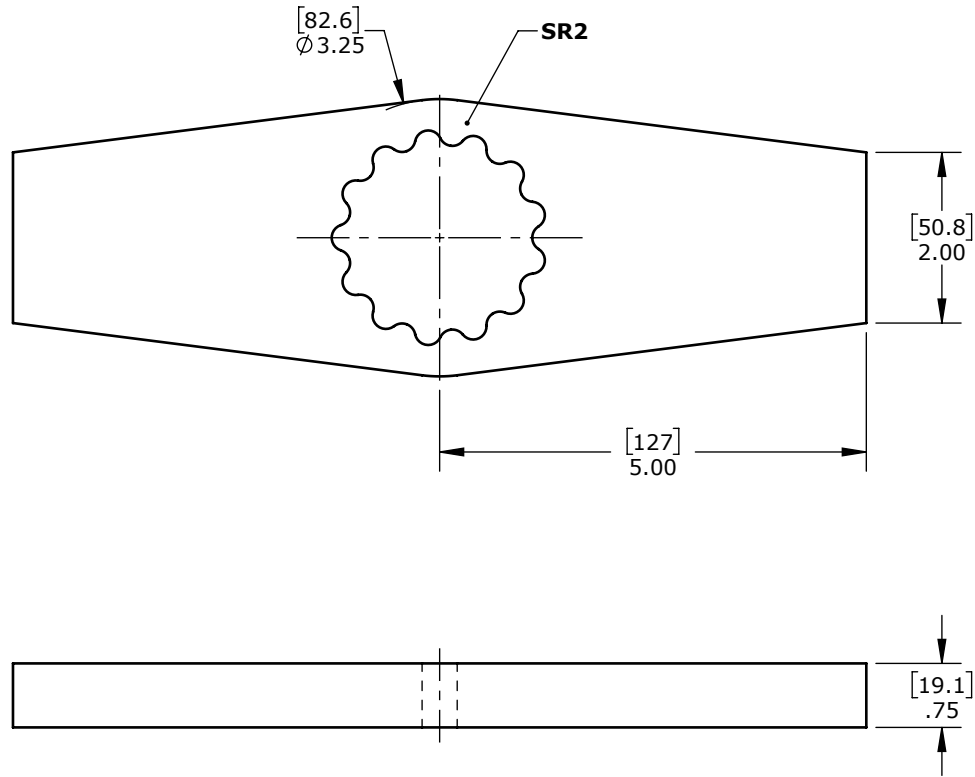

Product name:
Product number:

Double Ended SR2 Reaction Arm Blank
34765

REV: 12-2024

All dimensions are in Inches [Millimeters]

Suitable for: 25GX(-2), 34GX-M(-2), V-RAD 2500, V-RAD 3400-M, E-RAD BLU 2500 COMP, E-RAD BLU 3400-M COMP