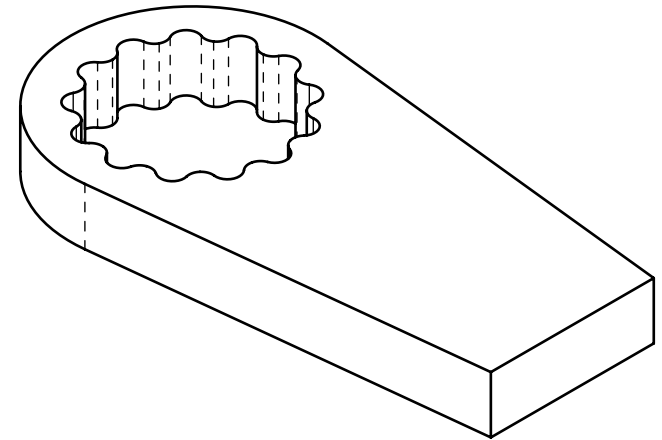

Product name:  
Product number:

**Standard SR16 Reaction Arm Blank**  
**34738**

REV: 12-2024

All dimensions are in Inches [Millimeters]

Suitable for: 15DX(-2), 20DX-M(-2), B-RAD 1500(-2), B-RAD 2000-M(-2), V-RAD 1500, V-RAD 2000-M, E-RAD BLU 1500, E-RAD BLU 2000-M