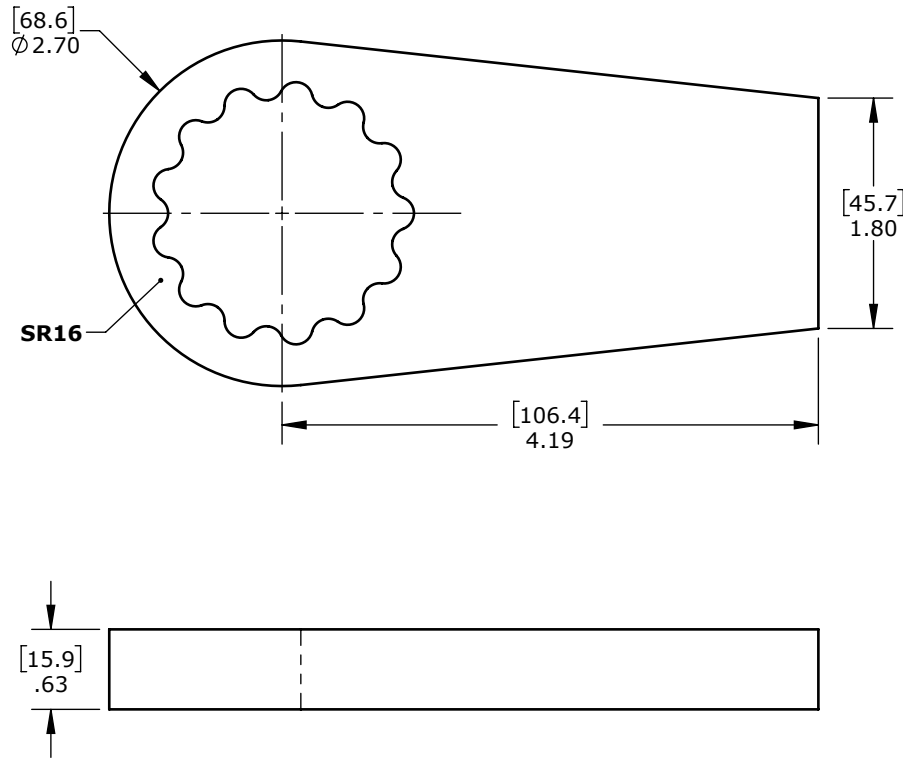

Product name:  
Product number:

**Standard SR16 Reaction Arm Blank**  
**34738**

REV: 12-2024

All dimensions are in Inches [Millimeters]

Suitable for: 15DX(-2), 20DX-M(-2), B-RAD 1500(-2), B-RAD 2000-M(-2), V-RAD 1500, V-RAD 2000-M, E-RAD BLU 1500, E-RAD BLU 2000-M