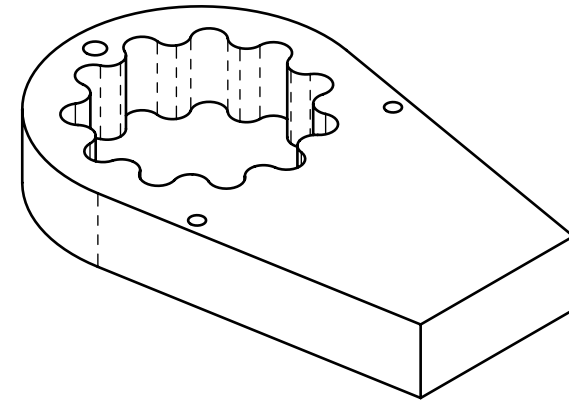

Product name:
Product number:

Standard SR11 Reaction Arm Blank
34735

REV: 12-2024

All dimensions are in Inches [Millimeters]

Suitable for: 7GX, 10GX-M, 10GX(-2), 14GX-M(-2), B-RAD 500, B-RAD 700-M, B-RAD 1000(-2), B-RAD 1400-M(-2), V-RAD 1000, V-RAD 1400-M, E-RAD BLU 700, E-RAD BLU 950-M