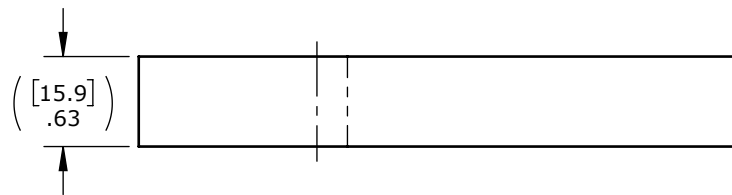

Product name:
Product number:

Standard SR11 Reaction Arm Blank
34735

REV: 12-2024

All dimensions are in Inches [Millimeters]

Suitable for: 7GX, 10GX-M, 10GX(-2), 14GX-M(-2), B-RAD 500, B-RAD 700-M, B-RAD 1000(-2), B-RAD 1400-M(-2), V-RAD 1000, V-RAD 1400-M, E-RAD BLU 700, E-RAD BLU 950-M