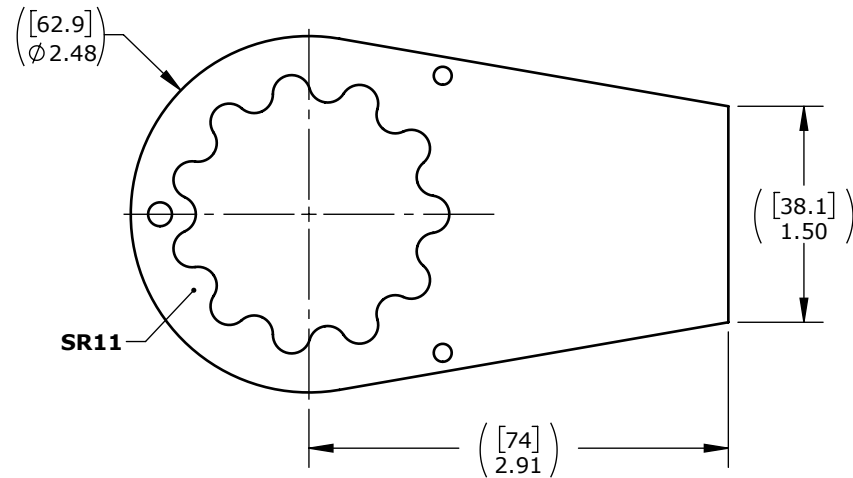

Product name:
Product number:

Standard SR11 Reaction Arm Blank
34735

REV: 12-2024

All dimensions are in Inches [Millimeters]

Suitable for: 7GX, 10GX-M, 10GX(-2), 14GX-M(-2), B-RAD 500, B-RAD 700-M, B-RAD 1000(-2), B-RAD 1400-M(-2), V-RAD 1000, V-RAD 1400-M, E-RAD BLU 700, E-RAD BLU 950-M