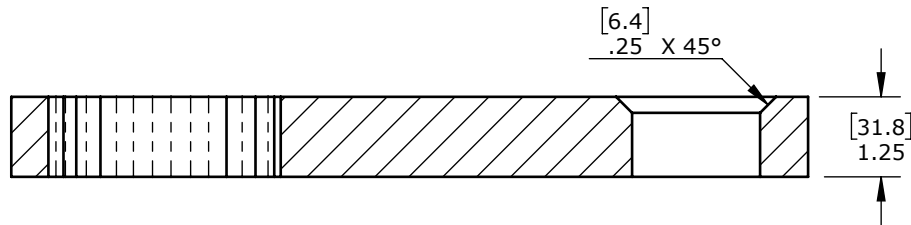

Product name:  
Product number:

**Standard SR22 Reaction Arm Blank**  
**34215**

REV: 09-2024

All dimensions are in Inches [Millimeters]

Suitable for: 110DX, 150DX-M, B-RAD X 11K, B-RAD X 15K-M, E-RAD BLU 11K, E-RAD BLU 15K-M