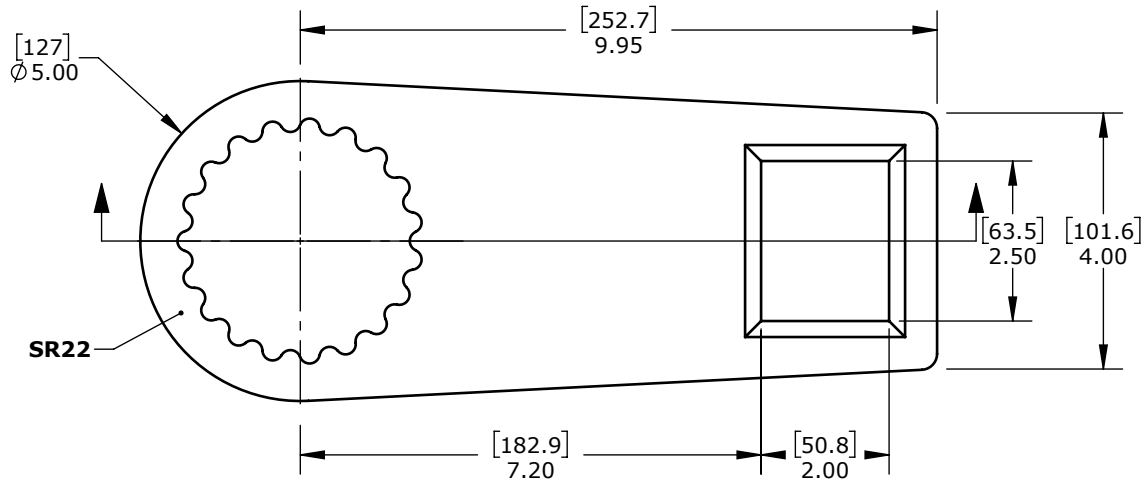

Product name:  
Product number:

**Standard SR22 Reaction Arm Blank**  
**34215**

REV: 09-2024

All dimensions are in Inches [Millimeters]

Suitable for: 110DX, 150DX-M, B-RAD X 11K, B-RAD X 15K-M, E-RAD BLU 11K, E-RAD BLU 15K-M