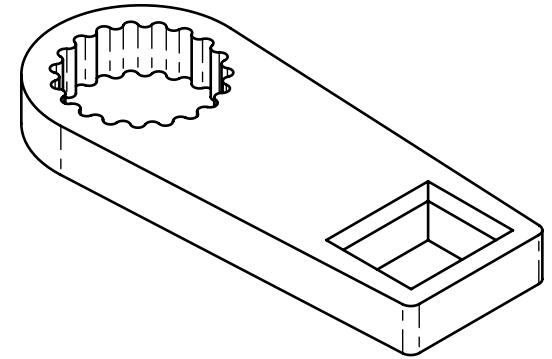

Product name:  
Product number:

**Standard SR22 Reaction Arm Blank**  
**34215**

REV: 09-2024

All dimensions are in Inches [Millimeters]

Suitable for: 110DX, 150DX-M, B-RAD X 11K, B-RAD X 15K-M, E-RAD BLU 11K, E-RAD BLU 15K-M