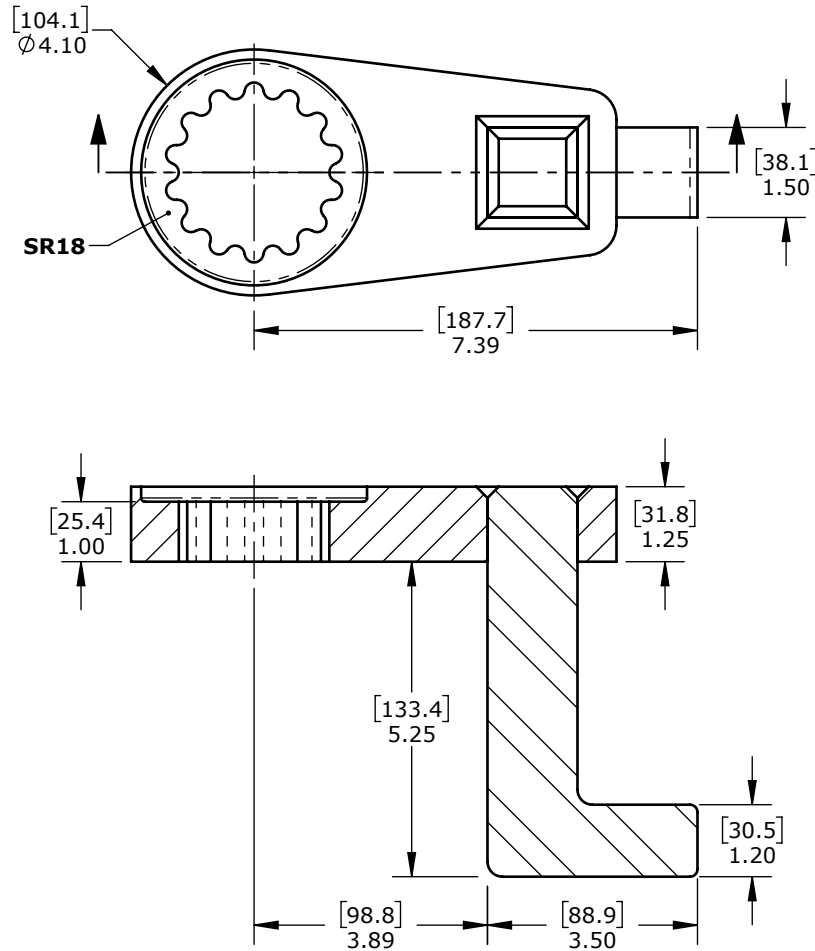

Product name:  
Product number:

**Deep 90° SR18 Reaction Arm**  
**29425**

REV: 11-2024

All dimensions are in Inches [Millimeters]

Suitable for: 50DX, 70DX-M, B-RAD 5000, B-RAD 7000-M, V-RAD 5000, V-RAD 7000-M, E-RAD BLU 5000, E-RAD BLU 7000-M