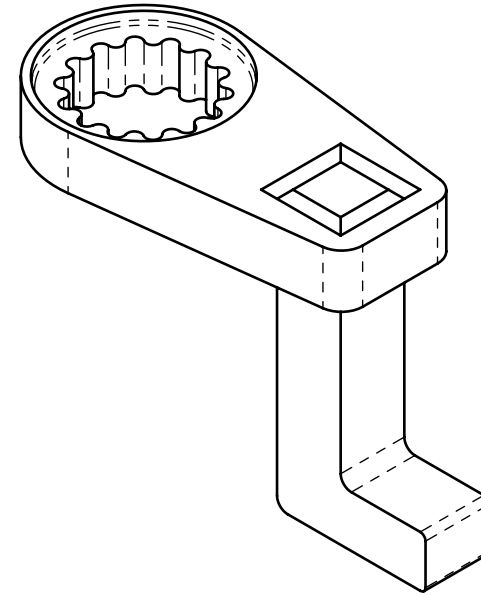

Product name:  
Product number:

**Deep 90° SR18 Reaction Arm**  
**29425**

REV: 11-2024

All dimensions are in Inches [Millimeters]

Suitable for: 50DX, 70DX-M, B-RAD 5000, B-RAD 7000-M, V-RAD 5000, V-RAD 7000-M, E-RAD BLU 5000, E-RAD BLU 7000-M