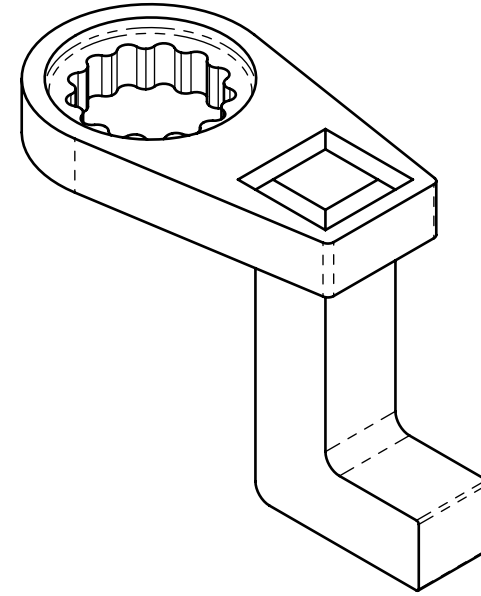

Product name:  
Product number:

**Deep 90° SR24 Reaction Arm**  
**27231**

REV: 11-2024

All dimensions are in Inches [Millimeters]

Suitable for: 30DX(-2), 40DX-M(-2), B-RAD 3000(-2), B-RAD 4000-M(-2), V-RAD 3000, V-RAD 4000-M, E-RAD BLU 3000 COMP, E-RAD BLU 4000-M COMP