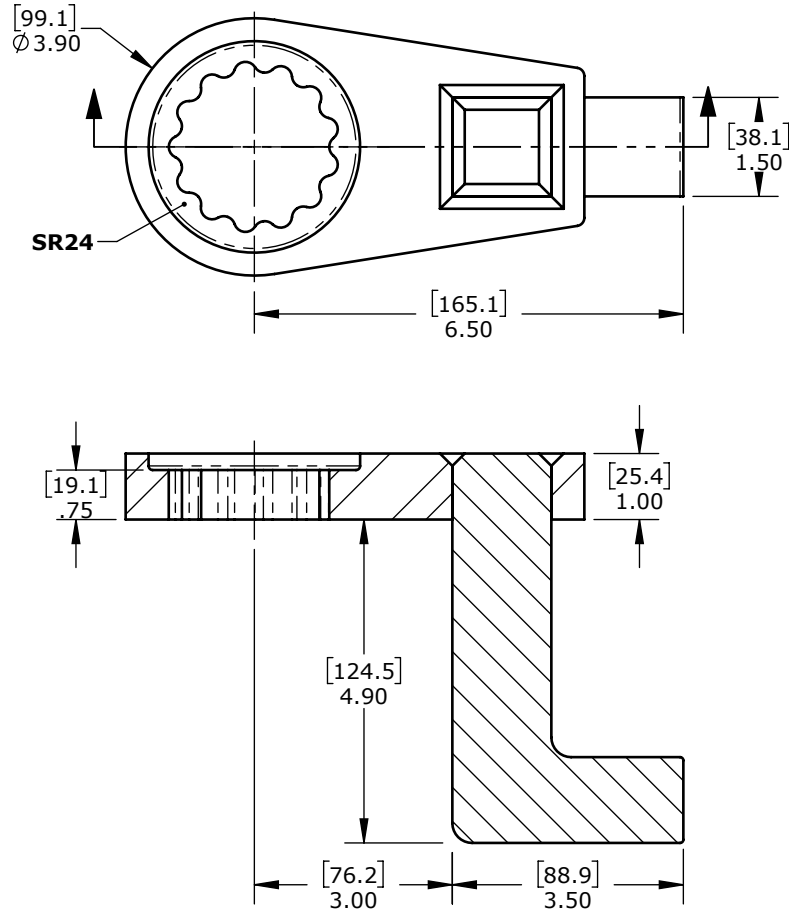

Product name:  
Product number:

**Deep 90° SR24 Reaction Arm**  
**27231**

REV: 11-2024

All dimensions are in Inches [Millimeters]

Suitable for: 30DX(-2), 40DX-M(-2), B-RAD 3000(-2), B-RAD 4000-M(-2), V-RAD 3000, V-RAD 4000-M, E-RAD BLU 3000 COMP, E-RAD BLU 4000-M COMP