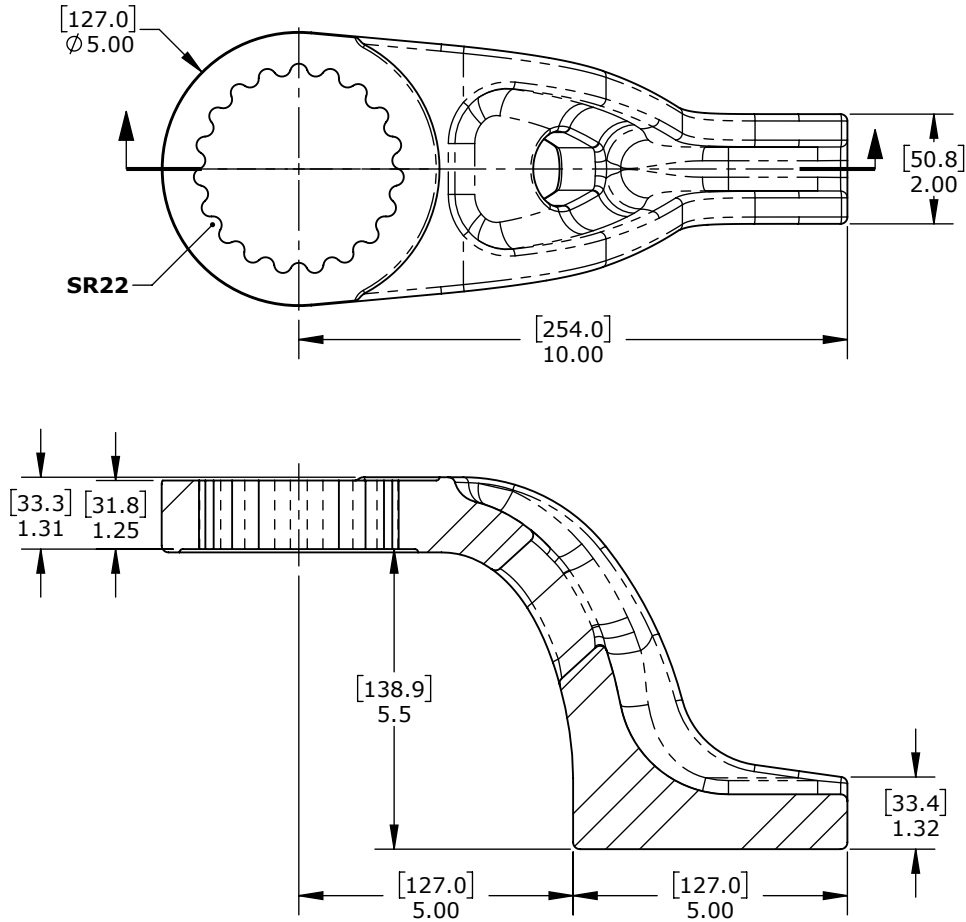

Product name:
Product number:

Standard Cast SR22 Reaction Arm
25664

REV: 11-2024

All dimensions are in Inches [Millimeters]

Suitable for: 110DX, 150DX-M, B-RAD X 11K, B-RAD X 15K-M, E-RAD BLU 11K, E-RAD BLU 15K-M