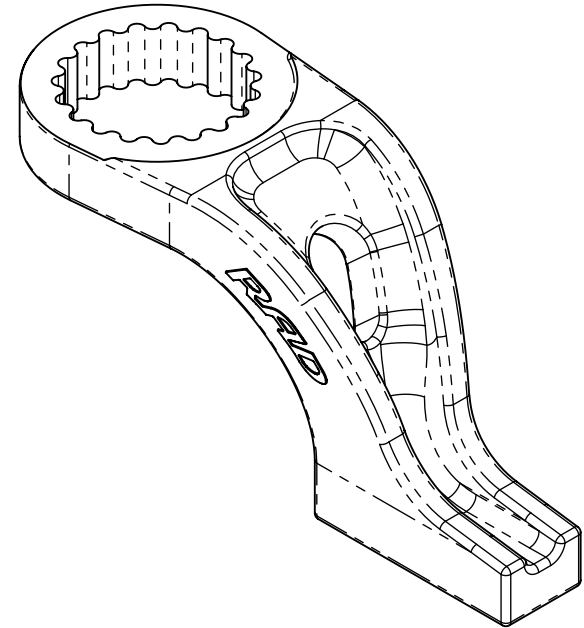

Product name:
Product number:

Standard Cast SR22 Reaction Arm
25664

REV: 11-2024

All dimensions are in Inches [Millimeters]

Suitable for: 110DX, 150DX-M, B-RAD X 11K, B-RAD X 15K-M, E-RAD BLU 11K, E-RAD BLU 15K-M