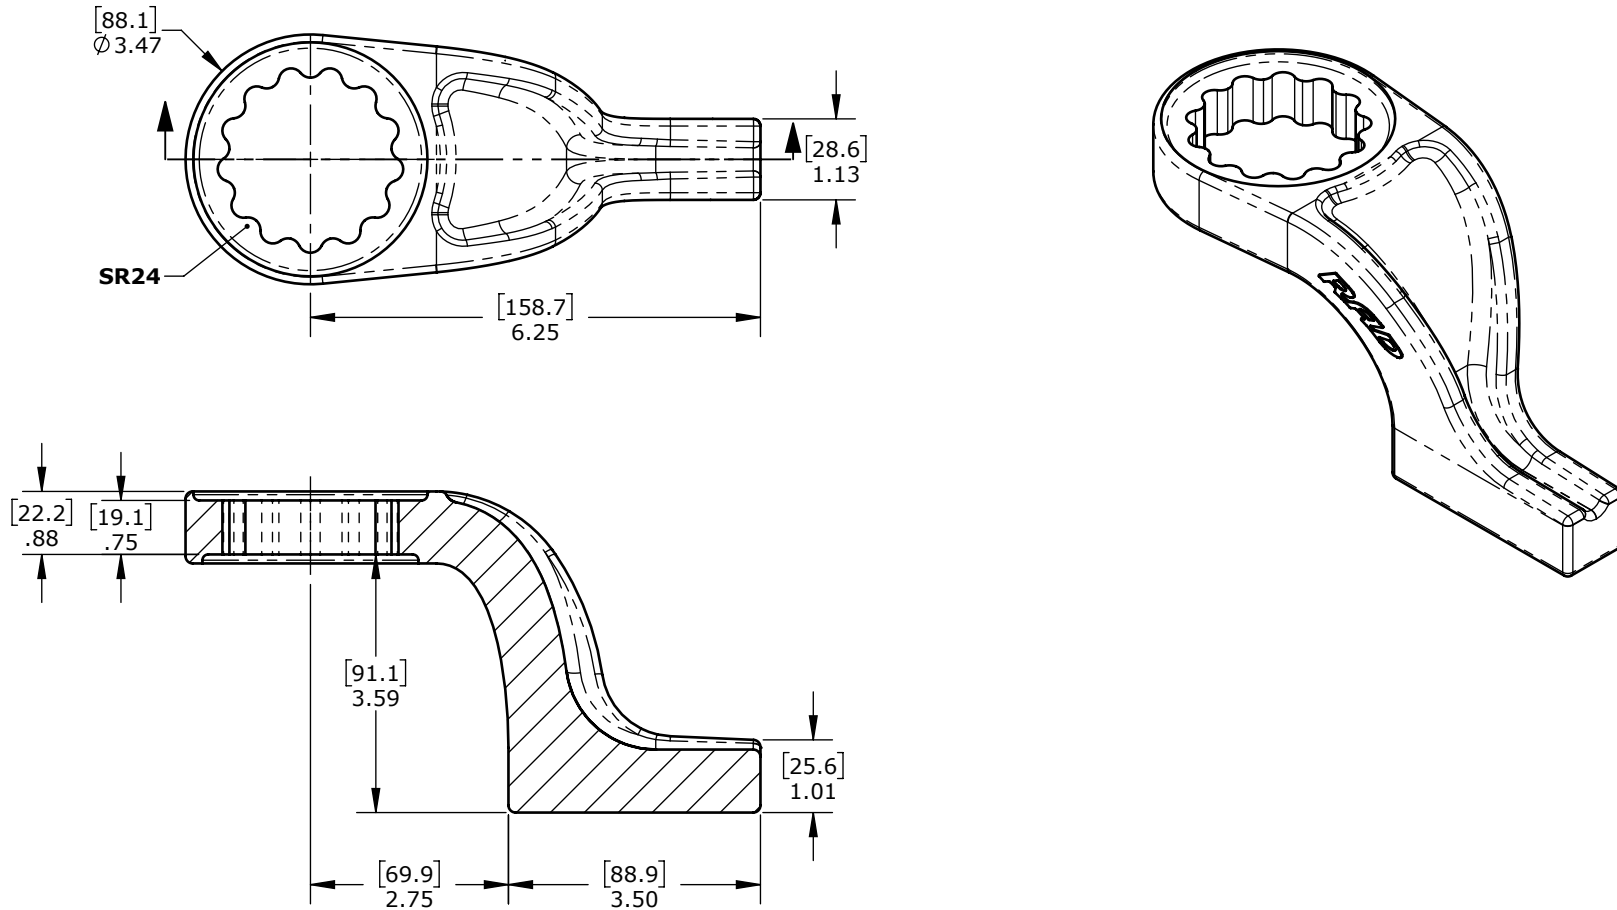

Product name:
Product number:

Standard Cast SR24 Reaction Arm
24639

REV: 11-2024

All dimensions are in Inches [Millimeters]

Suitable for: 30DX(-2), 40DX-M(-2), B-RAD 3000(-2), B-RAD 4000-M(-2), V-RAD 3000, V-RAD 4000-M, E-RAD BLU 3000 COMP, E-RAD 4000 BLU 4000-M COMP