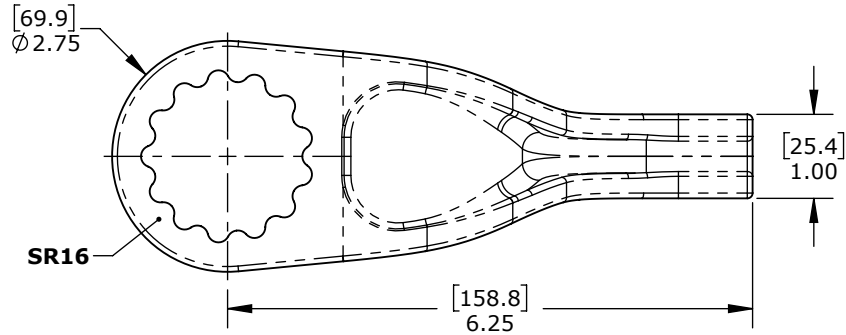

Product name:
Product number:

Standard Cast SR16 Reaction Arm
23325

REV: 11-2024

All dimensions are in Inches [Millimeters]

Suitable for: 15DX(-2), 20DX-M(-2), B-RAD 1500(-2), B-RAD 2000-M(-2), V-RAD 1500, V-RAD 2000-M, E-RAD BLU 1500, E-RAD BLU 2000-M