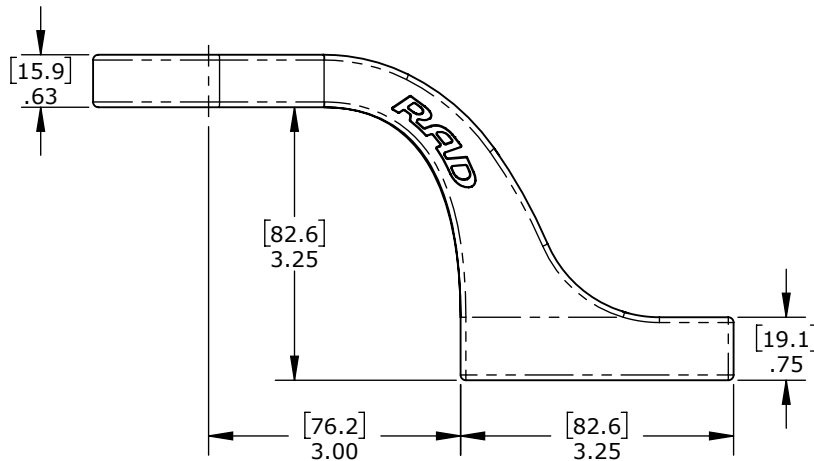

Product name:
Product number:

Standard Cast SR16 Reaction Arm
23325

REV: 11-2024

All dimensions are in Inches [Millimeters]

Suitable for: 15DX(-2), 20DX-M(-2), B-RAD 1500(-2), B-RAD 2000-M(-2), V-RAD 1500, V-RAD 2000-M, E-RAD BLU 1500, E-RAD BLU 2000-M