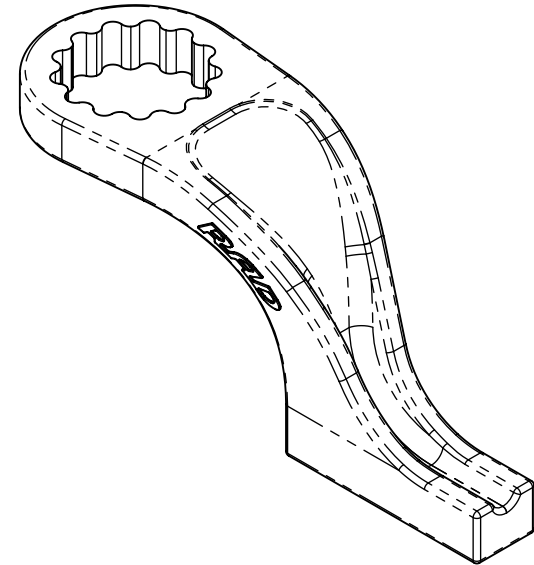

Product name:
Product number:

Standard Cast SR16 Reaction Arm
23325

REV: 11-2024

All dimensions are in Inches [Millimeters]

Suitable for: 15DX(-2), 20DX-M(-2), B-RAD 1500(-2), B-RAD 2000-M(-2), V-RAD 1500, V-RAD 2000-M, E-RAD BLU 1500, E-RAD BLU 2000-M