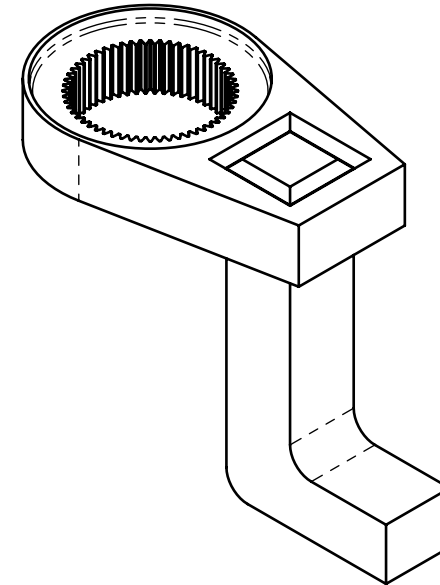

Product name: **Deep 90° SP1 Reaction Arm**
Product number: **22523**

REV: 11-2024

All dimensions are in Inches [Millimeters]

Suitable for: 50DX, E-RAD BLU 4000

DISCLAIMER: The data and illustrations in this document are accurate to the best of the company's knowledge. Information is subject to change without prior notice. For critical information, please verify its accuracy by contacting RAD Torque Systems. Unauthorized reproduction and distribution of this content are strictly prohibited.