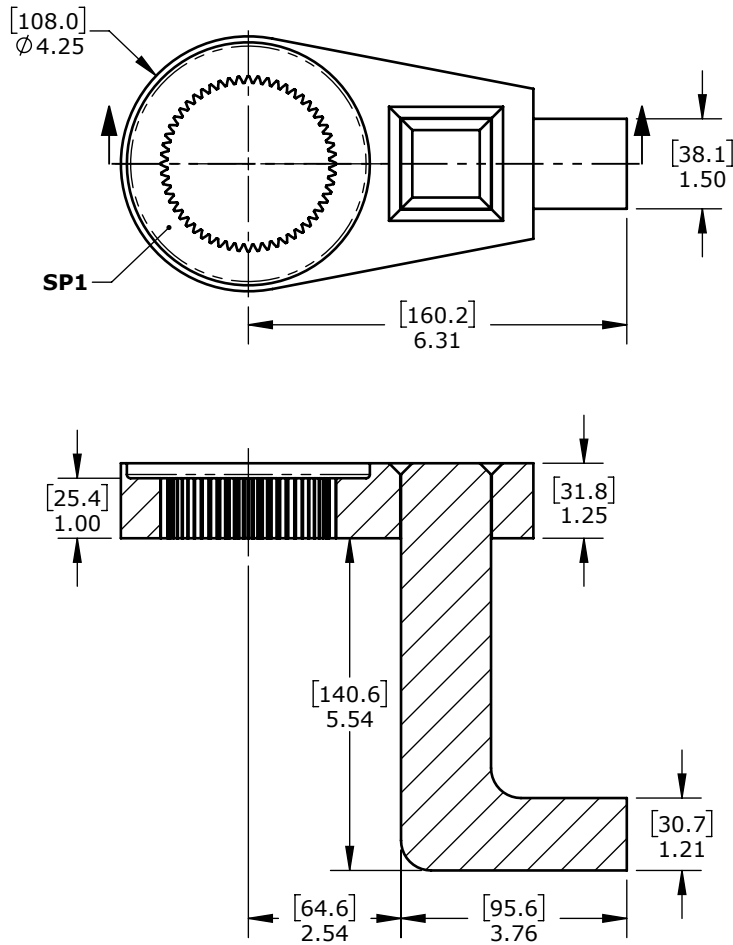

Product name: **Deep 90° SP1 Reaction Arm**
Product number: **22523**

REV: 11-2024

All dimensions are in Inches [Millimeters]

Suitable for: 50DX, E-RAD BLU 4000

DISCLAIMER: The data and illustrations in this document are accurate to the best of the company's knowledge. Information is subject to change without prior notice. For critical information, please verify its accuracy by contacting RAD Torque Systems. Unauthorized reproduction and distribution of this content are strictly prohibited.