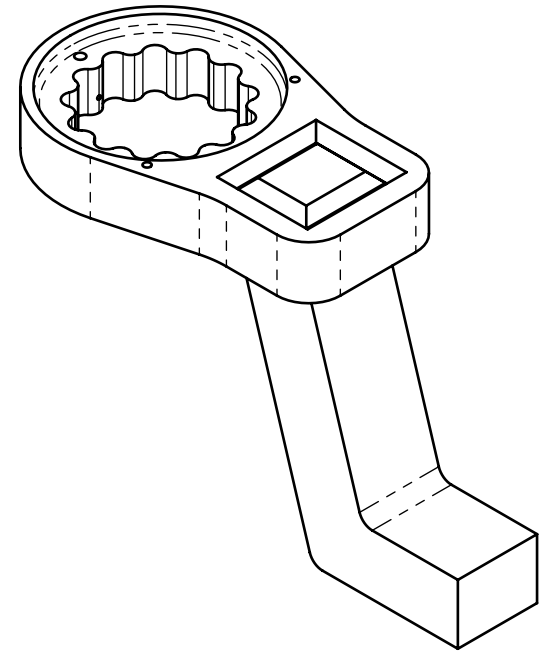

Product name:  
Product number:

**Deep Angled SR1 Reaction Arm**  
**18498**

REV: 11-2024

All dimensions are in Inches [Millimeters]

Suitable for: 34GX, 46GX-M, V-RAD 3400, V-RAD 4600-M, E-RAD BLU 3000, E-RAD BLU 4000-M