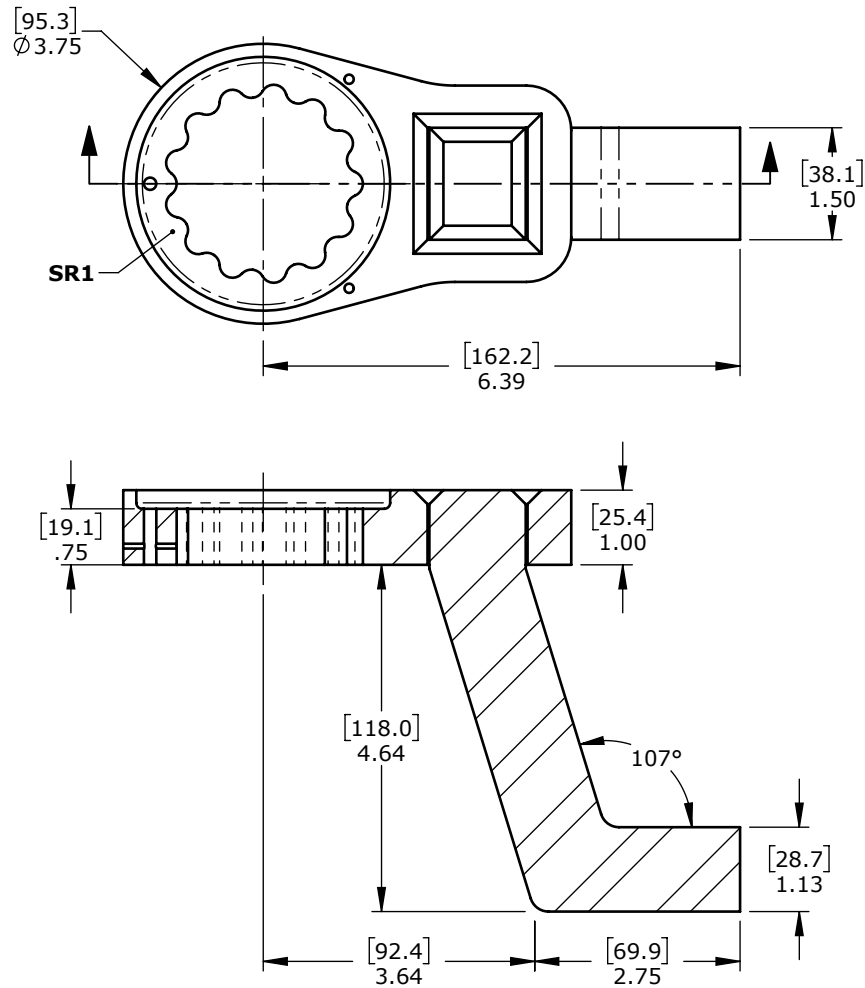

Product name:  
Product number:

**Deep Angled SR1 Reaction Arm**  
**18498**

REV: 11-2024

All dimensions are in Inches [Millimeters]

Suitable for: 34GX, 46GX-M, V-RAD 3400, V-RAD 4600-M, E-RAD BLU 3000, E-RAD BLU 4000-M