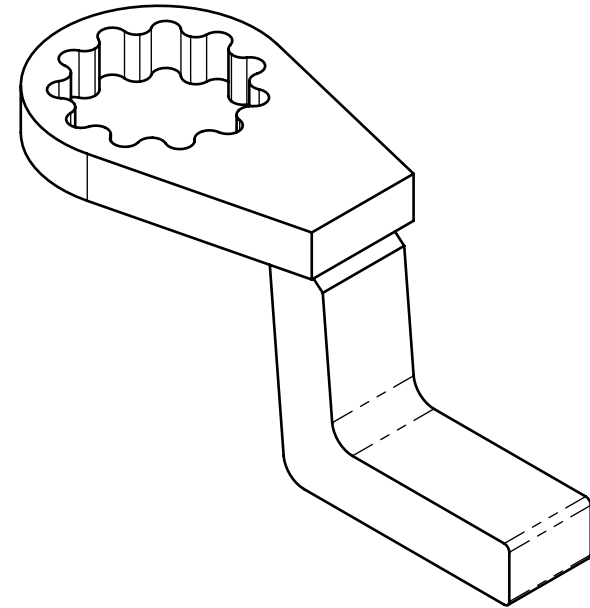

Product name:
Product number:

Standard 90° SR5 Reaction Arm
14900

REV: 11-2024

All dimensions are in Inches [Millimeters]

Suitable for: 350SL(-2), 475SL-M(-2), B-RAD 200, B-RAD 275-M

DISCLAIMER: The data and illustrations in this document are accurate to the best of the company's knowledge. Information is subject to change without prior notice. For critical information, please verify its accuracy by contacting RAD Torque Systems. Unauthorized reproduction and distribution of this content are strictly prohibited.