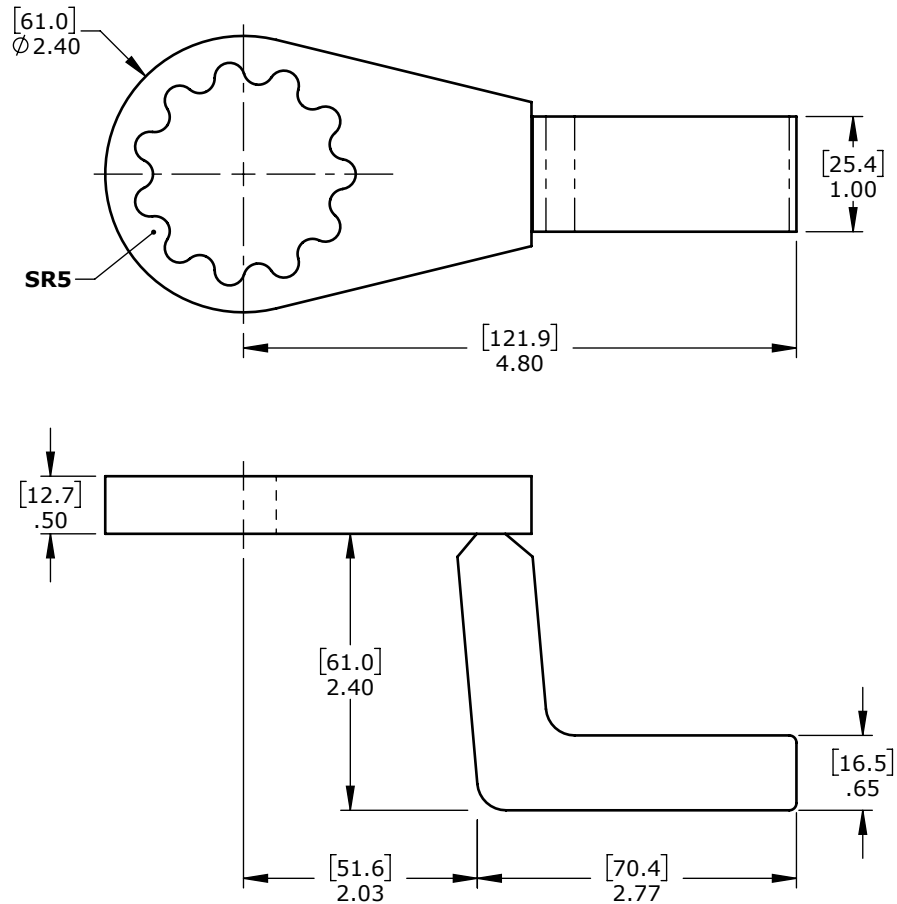

Product name:
Product number:

Standard 90° SR5 Reaction Arm
14900

REV: 11-2024

All dimensions are in Inches [Millimeters]

Suitable for: 350SL(-2), 475SL-M(-2), B-RAD 200, B-RAD 275-M

DISCLAIMER: The data and illustrations in this document are accurate to the best of the company's knowledge. Information is subject to change without prior notice. For critical information, please verify its accuracy by contacting RAD Torque Systems. Unauthorized reproduction and distribution of this content are strictly prohibited.