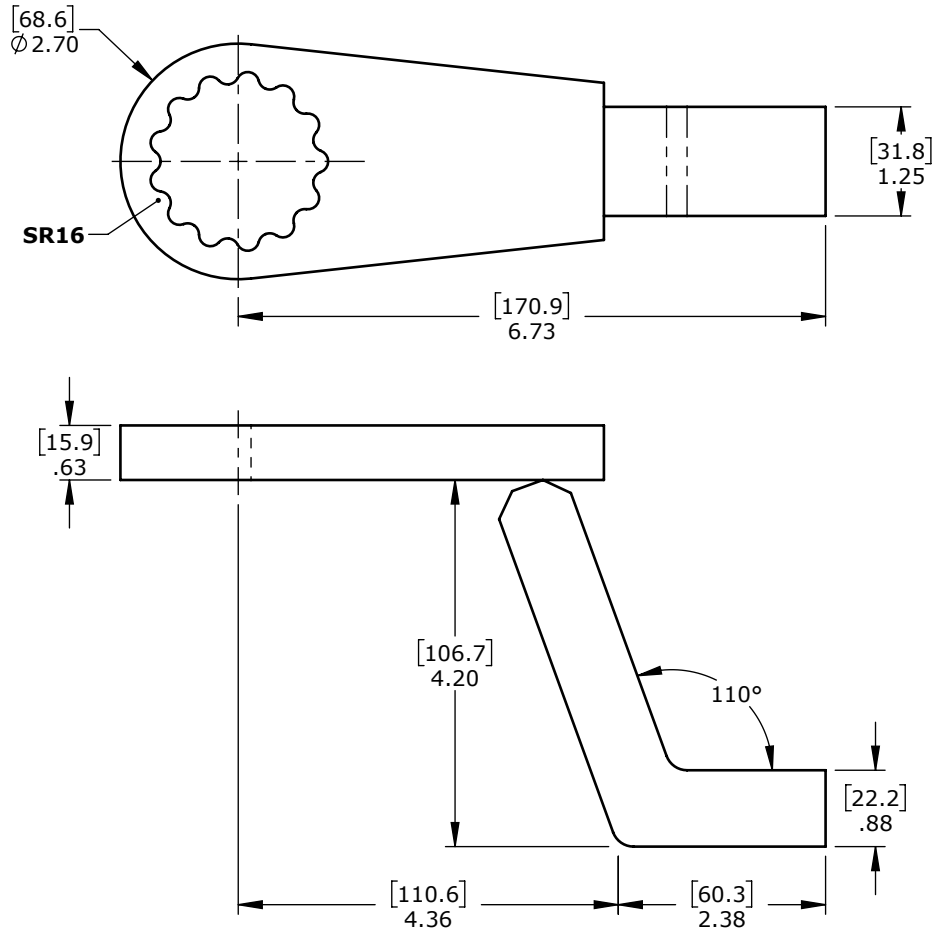

Product name:
Product number:

Deep Angled SR16 Reaction Arm
14214

REV: 11-2024

All dimensions are in Inches [Millimeters]

Suitable for: 15DX(-2), 20DX-M(-2), B-RAD 1500(-2), B-RAD 2000-M(-2), V-RAD 1500, V-RAD 2000-M, E-RAD BLU 1500, E-RAD BLU 2000-M