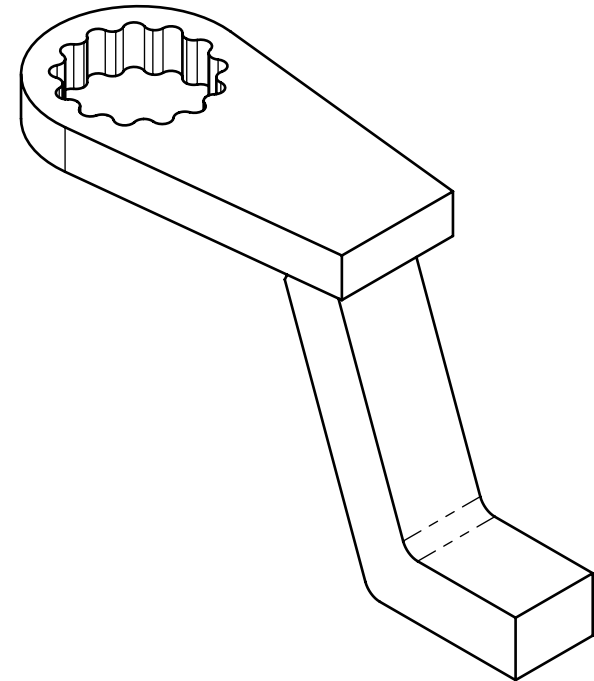

Product name:
Product number:

Deep Angled SR16 Reaction Arm
14214

REV: 11-2024

All dimensions are in Inches [Millimeters]

Suitable for: 15DX(-2), 20DX-M(-2), B-RAD 1500(-2), B-RAD 2000-M(-2), V-RAD 1500, V-RAD 2000-M, E-RAD BLU 1500, E-RAD BLU 2000-M