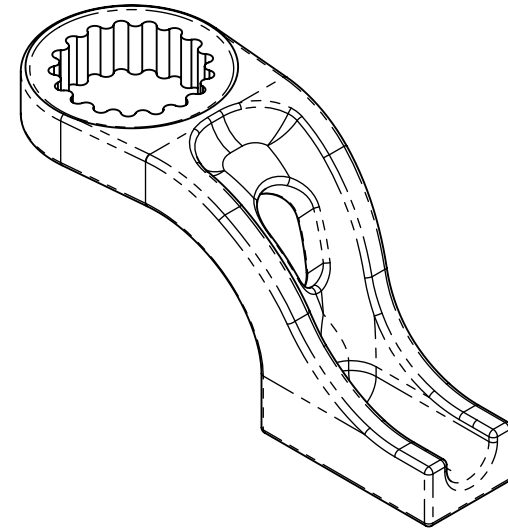

Product name:
Product number:

Standard Cast SR9 Reaction Arm
23144

REV: 09-2024

All dimensions are in Inches [Millimeters]

Suitable for: 80DX, 110DX-M, B-RAD X 8000, B-RAD X 10K-M, E-RAD BLU 7500, E-RAD BLU 10K-M