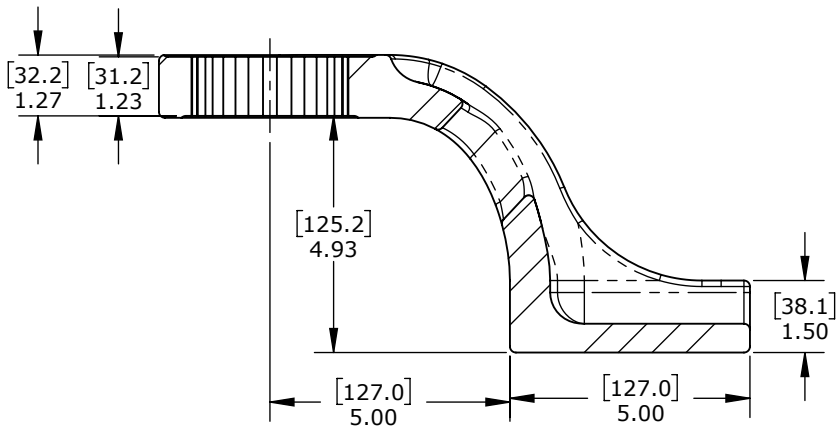

Product name:
Product number:

Standard Cast SR9 Reaction Arm
23144

REV: 09-2024

All dimensions are in Inches [Millimeters]

Suitable for: 80DX, 110DX-M, B-RAD X 8000, B-RAD X 10K-M, E-RAD BLU 7500, E-RAD BLU 10K-M