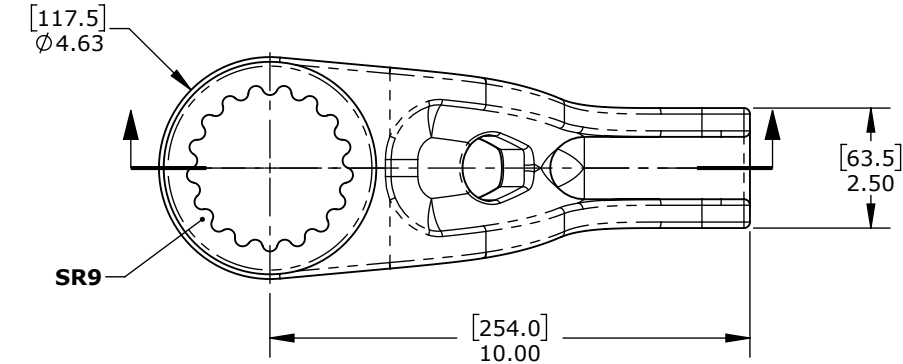

Product name:
Product number:

Standard Cast SR9 Reaction Arm
23144

REV: 09-2024

All dimensions are in Inches [Millimeters]

Suitable for: 80DX, 110DX-M, B-RAD X 8000, B-RAD X 10K-M, E-RAD BLU 7500, E-RAD BLU 10K-M