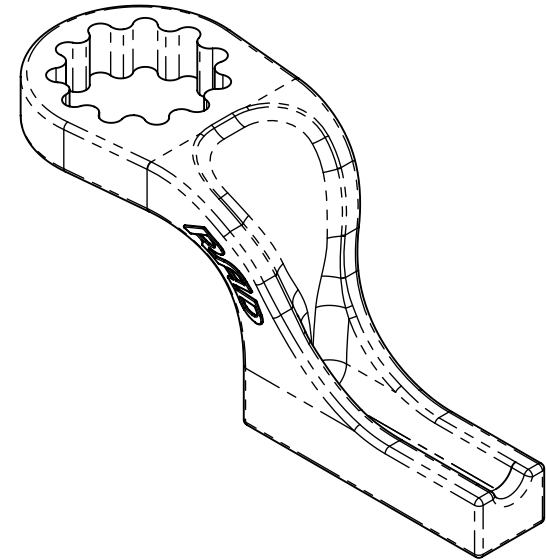

Product name:
Product number:

Standard Cast SR11 Reaction Arm
19260

REV: 09-2024

All dimensions are in Inches [Millimeters]

Suitable for: 7GX(-2), 10GX-M(-2), 10GX(-2), 14GX-M(-2), B-RAD 500, B-RAD 700-M, B-RAD 1000(-2), B-RAD 1400-M(-2), V-RAD 1000, V-RAD 1400-M, E-RAD BLU 700, E-RAD BLU 950-M