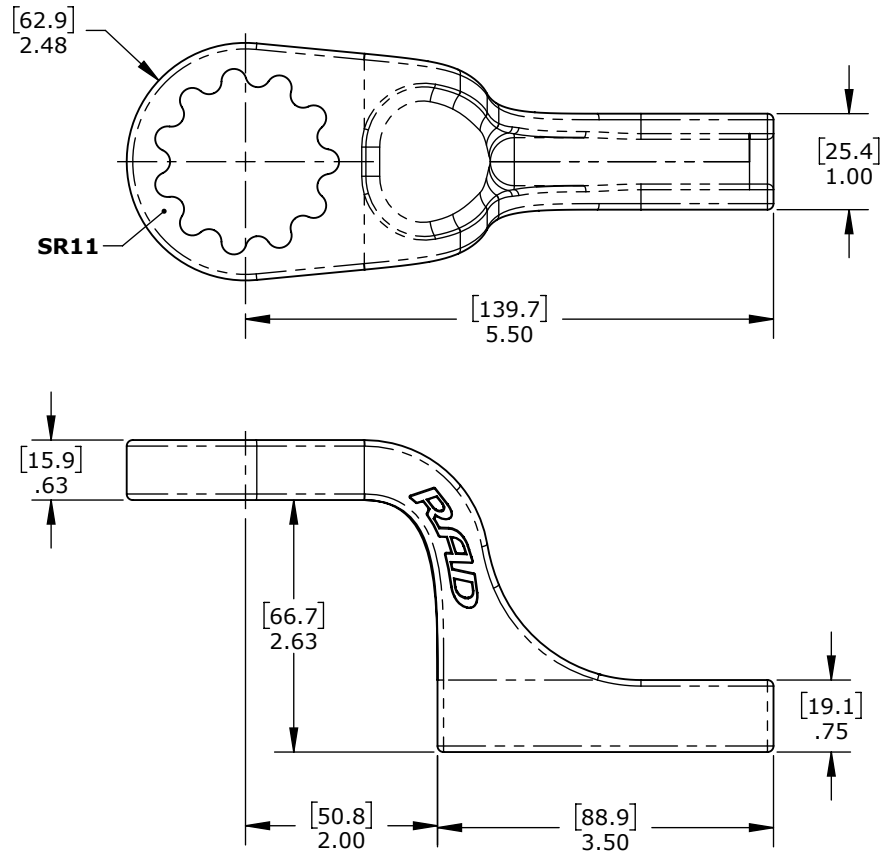

Product name:
Product number:

Standard Cast SR11 Reaction Arm
19260

REV: 09-2024

All dimensions are in Inches [Millimeters]

Suitable for: 7GX(-2), 10GX-M(-2), 10GX(-2), 14GX-M(-2), B-RAD 500, B-RAD 700-M, B-RAD 1000(-2), B-RAD 1400-M(-2), V-RAD 1000, V-RAD 1400-M, E-RAD BLU 700, E-RAD BLU 950-M