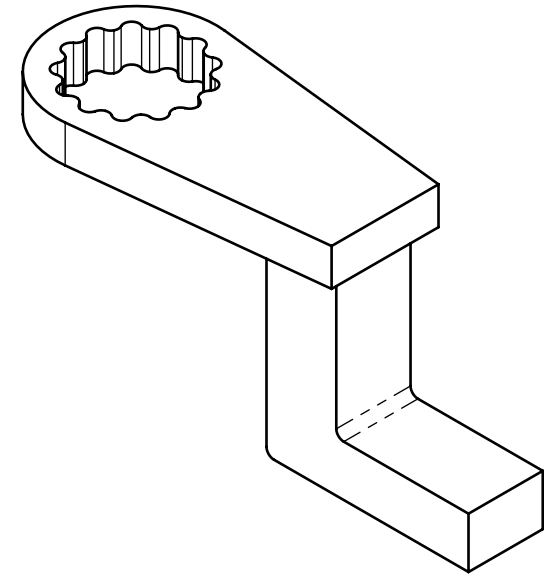

Product name:  
Product number:

**Standard 90° SR16 Reaction Arm**  
**17375**

REV: 09-2024

All dimensions are in Inches [Millimeters]

Suitable for: 15DX(-2), 20DX-M(-2), B-RAD 1500(-2), B-RAD 2000-M(-2), V-RAD 1500, V-RAD 2000-M, E-RAD BLU 1500, E-RAD BLU 2000-M