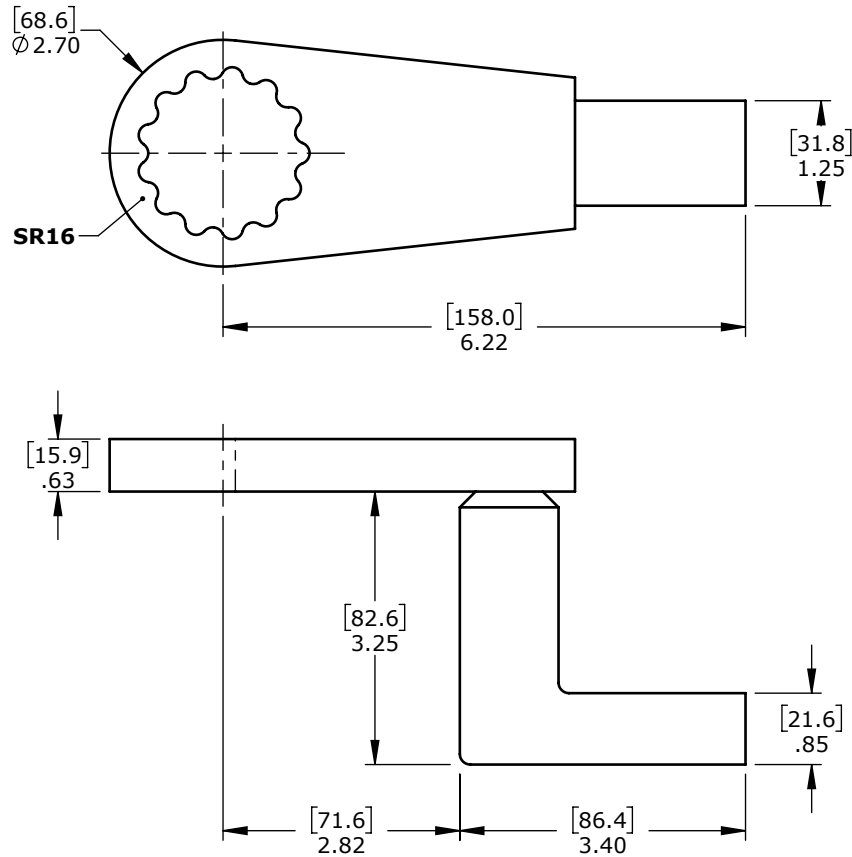

Product name:  
Product number:

**Standard 90° SR16 Reaction Arm**  
**17375**

REV: 09-2024

All dimensions are in Inches [Millimeters]

Suitable for: 15DX(-2), 20DX-M(-2), B-RAD 1500(-2), B-RAD 2000-M(-2), V-RAD 1500, V-RAD 2000-M, E-RAD BLU 1500, E-RAD BLU 2000-M