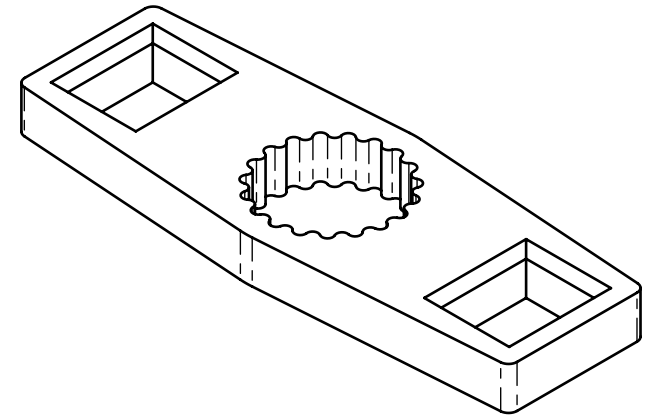

Product name:  
Product number:

**Double Ended SR22 Reaction Arm Blank**  
**26160**

REV: 09-2024

All dimensions are in Inches [Millimeters]

Suitable for: 110DX, 150DX-M, B-RAD X 11K, B-RAD X 15K-M, E-RAD BLU 11K, E-RAD BLU 15K-M