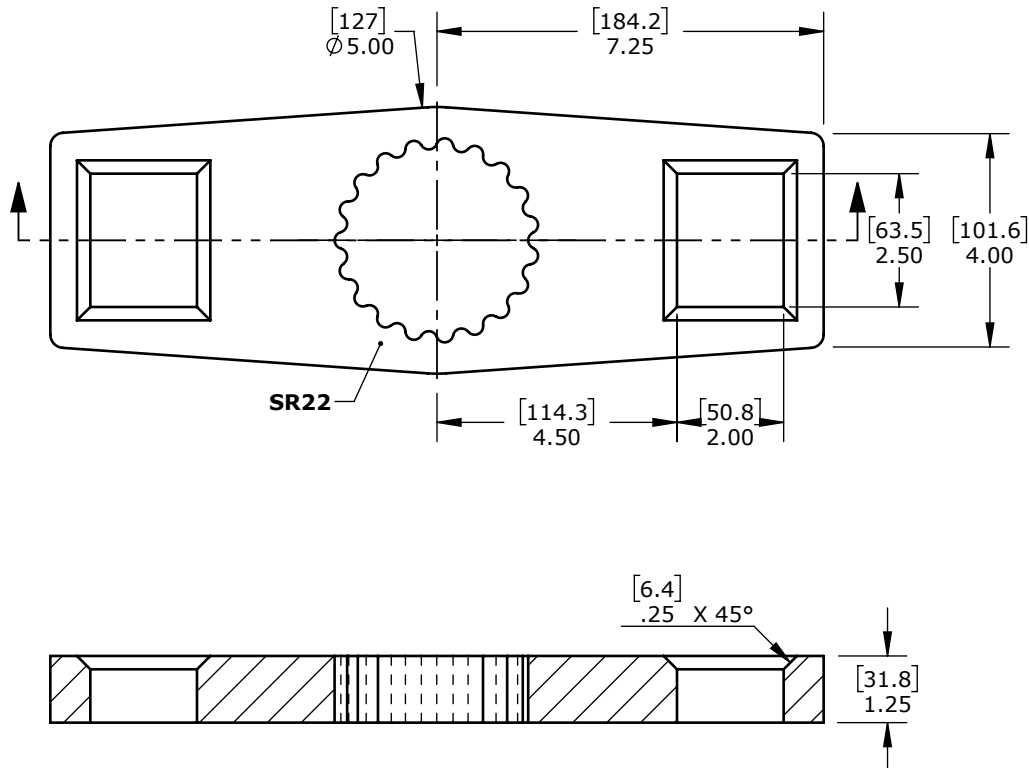

Product name:  
Product number:

**Double Ended SR22 Reaction Arm Blank**  
**26160**

REV: 09-2024

All dimensions are in Inches [Millimeters]

Suitable for: 110DX, 150DX-M, B-RAD X 11K, B-RAD X 15K-M, E-RAD BLU 11K, E-RAD BLU 15K-M