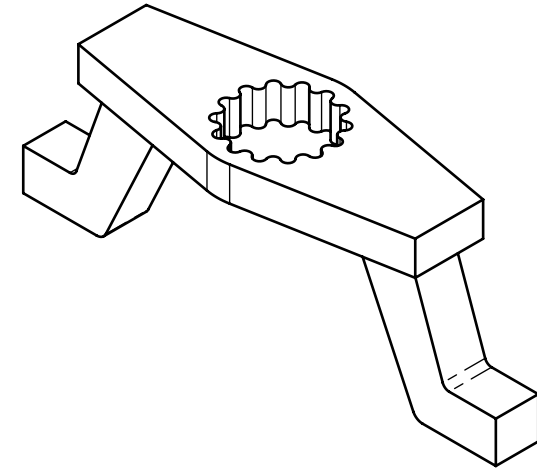

Product name:
Product number:

Double Ended SR18 Reaction Arm
26119

REV: 09-2024

All dimensions are in Inches [Millimeters]

Suitable for: 50DX, 70DX-M, B-RAD 5000, B-RAD 7000-M, V-RAD 5000, V-RAD 7000-M, E-RAD BLU 5000, E-RAD BLU 7000-M