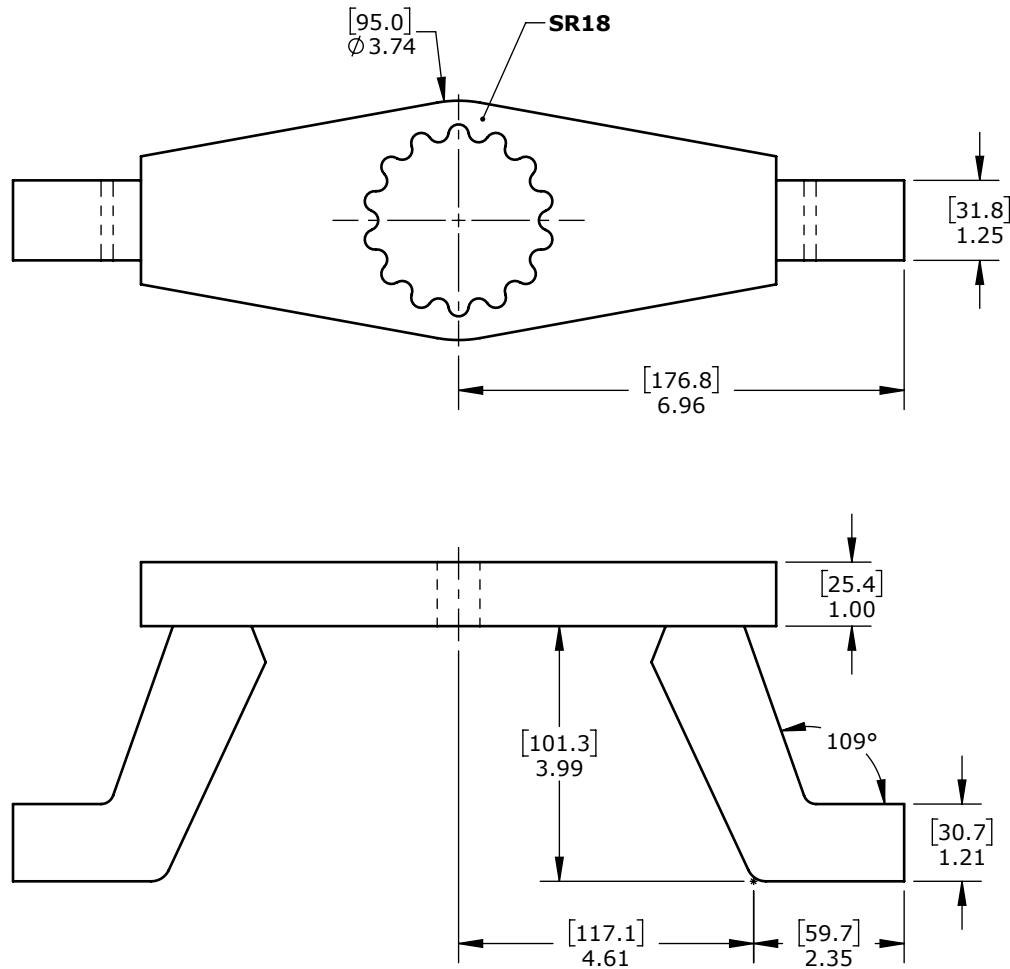

Product name:
Product number:

Double Ended SR18 Reaction Arm
26119

REV: 09-2024

All dimensions are in Inches [Millimeters]

Suitable for: 50DX, 70DX-M, B-RAD 5000, B-RAD 7000-M, V-RAD 5000, V-RAD 7000-M, E-RAD BLU 5000, E-RAD BLU 7000-M