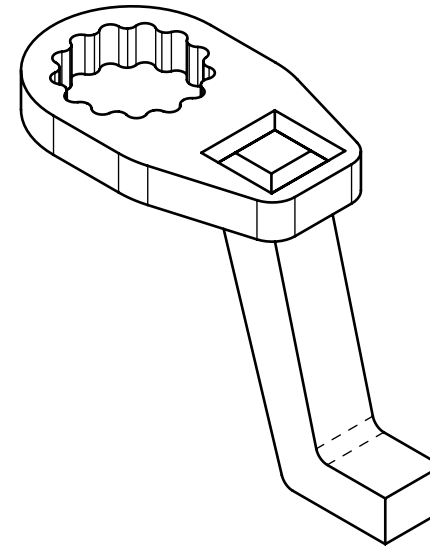

Product name: **Deep Angled SR24 Reaction Arm**  
Product number: **24814**

REV: 09-2024

All dimensions are in Inches [Millimeters]

Suitable for: 30DX(-2), 40DX-M(-2), B-RAD 3000(-2), B-RAD 4000-M(-2), V-RAD 3000, V-RAD 4000-M, E-RAD BLU 3000 COMP, E-RAD BLU 4000-M COMP