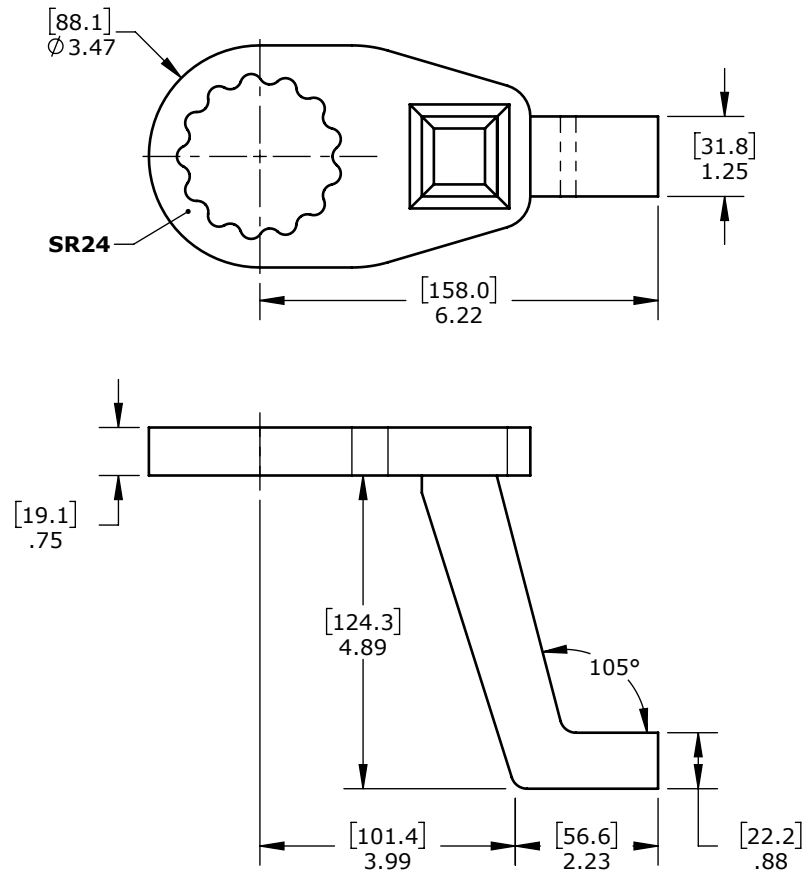

Product name: **Deep Angled SR24 Reaction Arm**  
Product number: **24814**

REV: 09-2024

All dimensions are in Inches [Millimeters]

Suitable for: 30DX(-2), 40DX-M(-2), B-RAD 3000(-2), B-RAD 4000-M(-2), V-RAD 3000, V-RAD 4000-M, E-RAD BLU 3000 COMP, E-RAD BLU 4000-M COMP