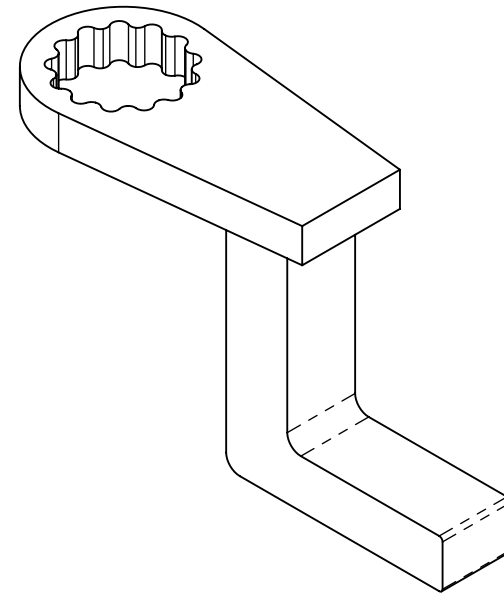

Product name: **Deep 90° SR16 Reaction Arm**  
Product number: **18480**

REV: 09-2024

All dimensions are in Inches [Millimeters]

Suitable for: 15DX(-2), 20DX-M(-2), B-RAD 1500(-2), B-RAD 2000-M(-2), V-RAD 1500, V-RAD 2000-M, E-RAD BLU 1500, E-RAD BLU 2000-M