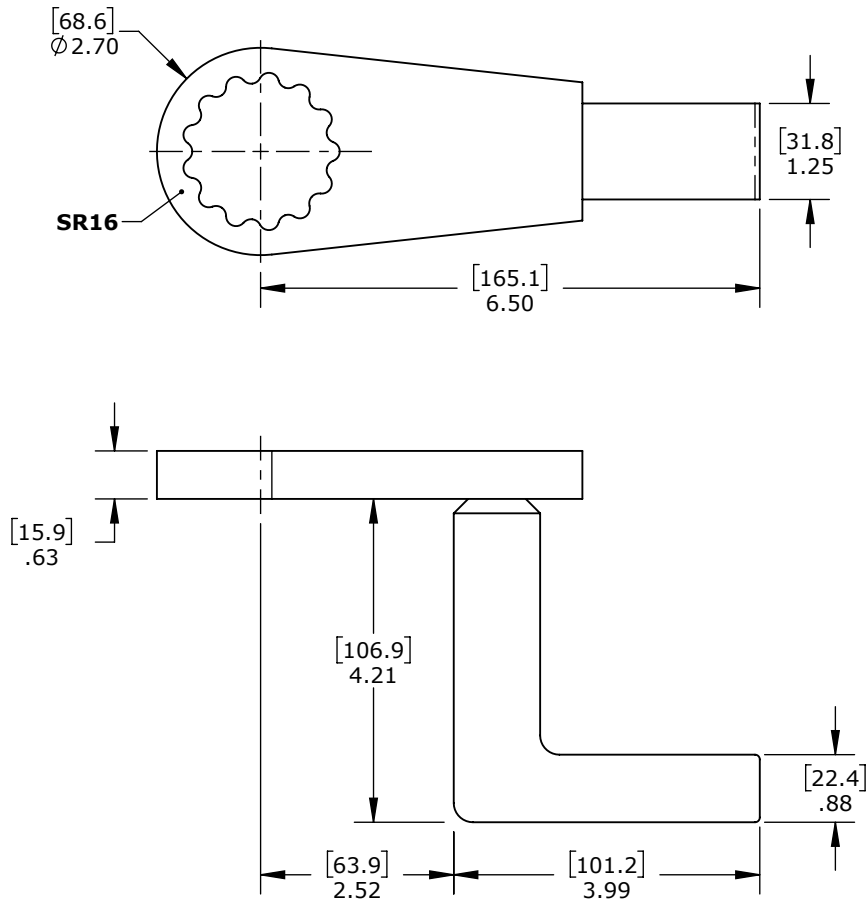

Product name: **Deep 90° SR16 Reaction Arm**  
Product number: **18480**

REV: 09-2024

All dimensions are in Inches [Millimeters]

Suitable for: 15DX(-2), 20DX-M(-2), B-RAD 1500(-2), B-RAD 2000-M(-2), V-RAD 1500, V-RAD 2000-M, E-RAD BLU 1500, E-RAD BLU 2000-M

*DISCLAIMER: The data and illustrations in this document are accurate to the best of the company's knowledge. Information is subject to change without prior notice. For critical information, please verify its accuracy by contacting RAD Torque Systems. Unauthorized reproduction and distribution of this content are strictly prohibited.*