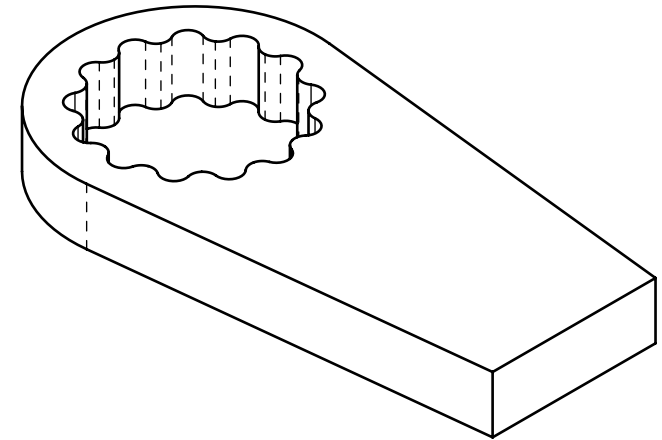

Product name:  
Product number:

**Standard SR16 Reaction Arm Blank**  
**17888**

REV: 08-2024

All dimensions are in Inches [Millimeters]

Suitable for: 15DX(-2), 20DX-M(-2), B-RAD 1500(-2), B-RAD 2000-M(-2), V-RAD 1500, V-RAD 2000-M, E-RAD BLU 1500, E-RAD BLU 2000-M