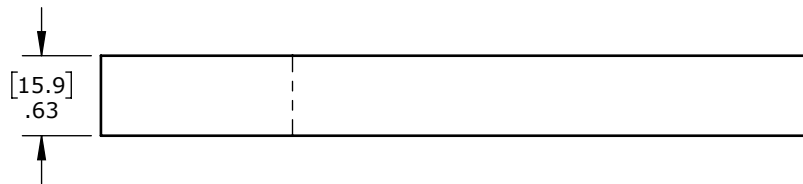

Product name:  
Product number:

**Standard SR16 Reaction Arm Blank**  
**17888**

REV: 08-2024

All dimensions are in Inches [Millimeters]

Suitable for: 15DX(-2), 20DX-M(-2), B-RAD 1500(-2), B-RAD 2000-M(-2), V-RAD 1500, V-RAD 2000-M, E-RAD BLU 1500, E-RAD BLU 2000-M