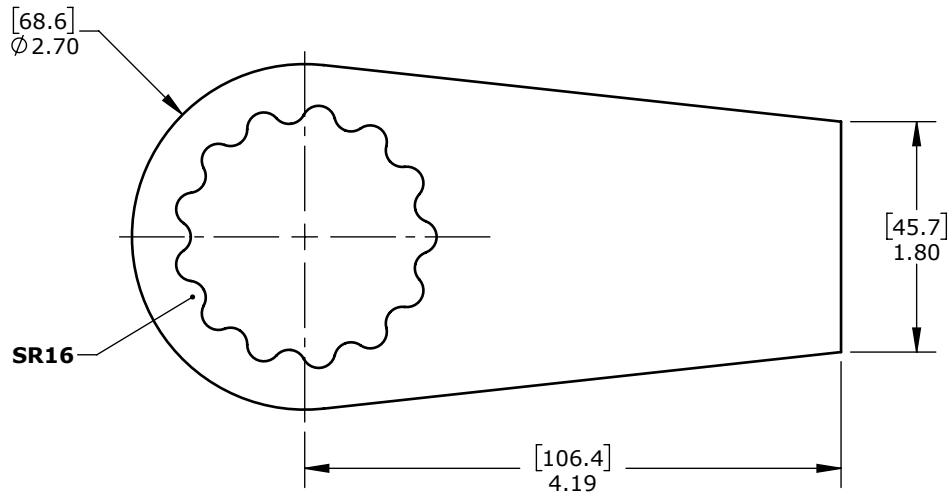

Product name:  
Product number:

**Standard SR16 Reaction Arm Blank**  
**17888**

REV: 08-2024

All dimensions are in Inches [Millimeters]

Suitable for: 15DX(-2), 20DX-M(-2), B-RAD 1500(-2), B-RAD 2000-M(-2), V-RAD 1500, V-RAD 2000-M, E-RAD BLU 1500, E-RAD BLU 2000-M