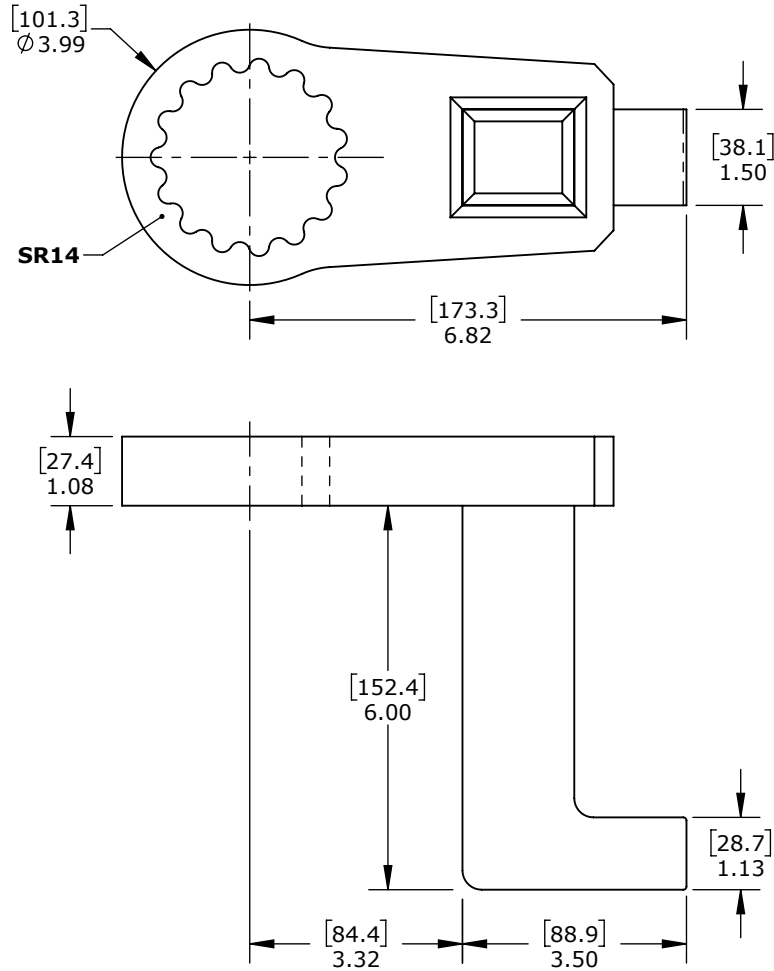

Product name: **Deep 90° SR14 Reaction Arm**
Product number: **17643**

REV: 09-2024

All dimensions are in Inches [Millimeters]

Suitable for: 60DX, 80DX-M, E-RAD BLU 6000, E-RAD BLU 8000-M

DISCLAIMER: The data and illustrations in this document are accurate to the best of the company's knowledge. Information is subject to change without prior notice. For critical information, please verify its accuracy by contacting RAD Torque Systems. Unauthorized reproduction and distribution of this content are strictly prohibited.