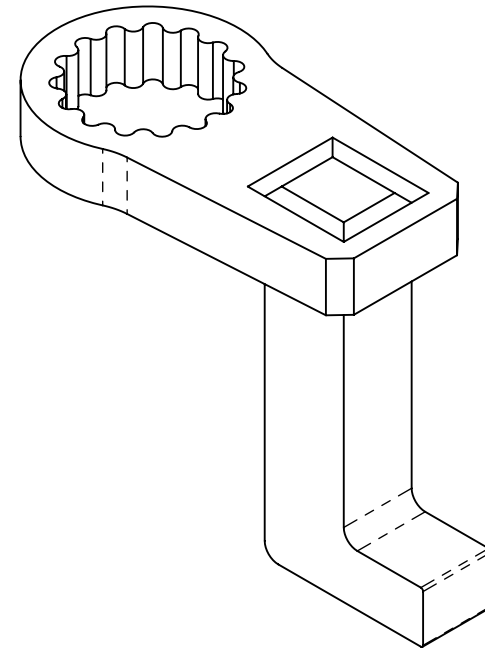

Product name: **Deep 90° SR14 Reaction Arm**
Product number: **17643**

REV: 09-2024

All dimensions are in Inches [Millimeters]

Suitable for: 60DX, 80DX-M, E-RAD BLU 6000, E-RAD BLU 8000-M

DISCLAIMER: The data and illustrations in this document are accurate to the best of the company's knowledge. Information is subject to change without prior notice. For critical information, please verify its accuracy by contacting RAD Torque Systems. Unauthorized reproduction and distribution of this content are strictly prohibited.