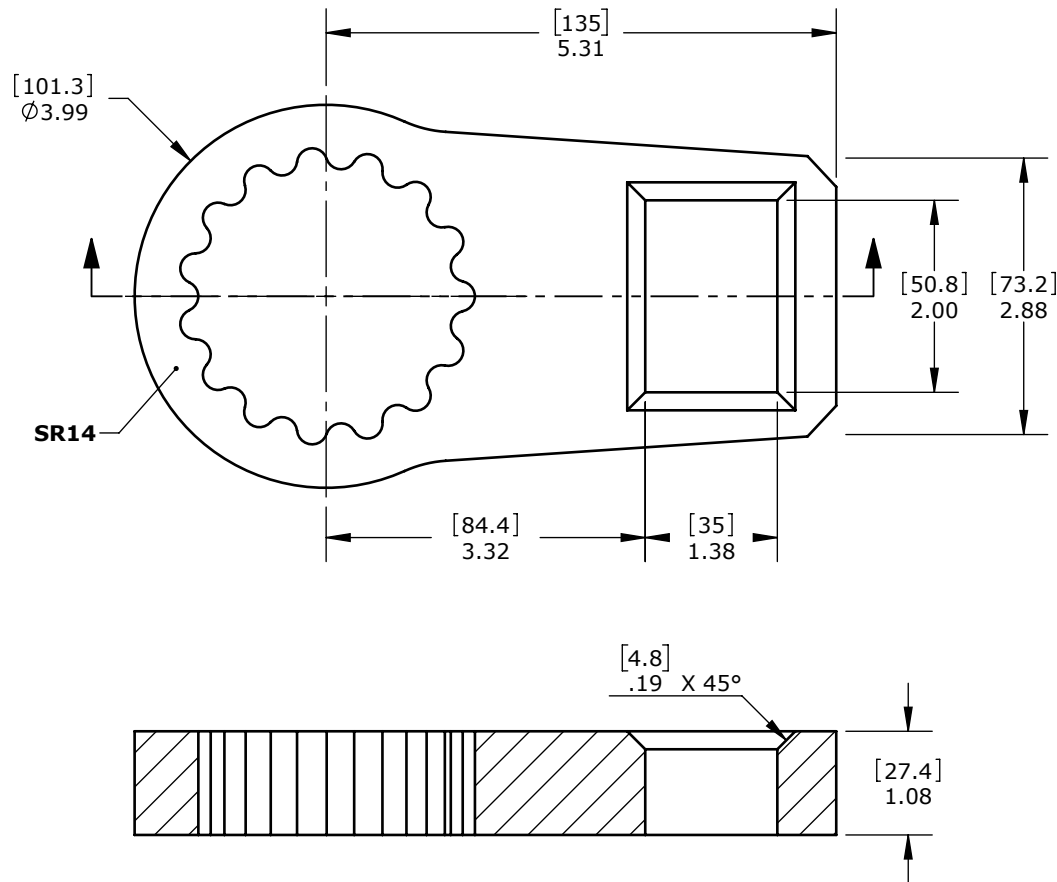

REV: 09-2024

All dimensions are in Inches [Millimeters]

Suitable for: 60DX, 80DX-M, E-RAD BLU 6000, E-RAD BLU 8000-M