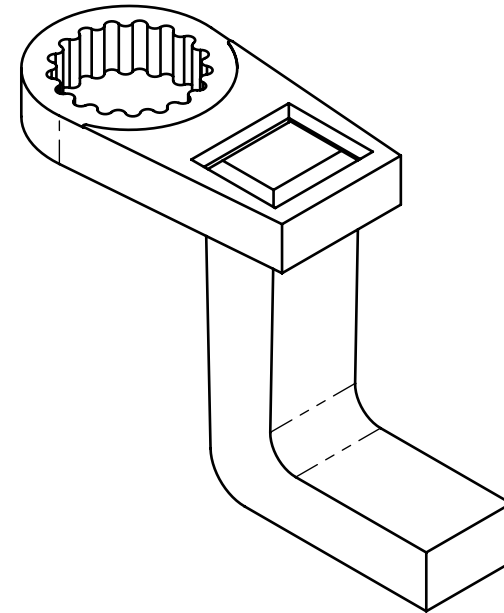

Product name:
Product number:

Deep 90° SR9 Reaction Arm
13508

REV: 09-2024

All dimensions are in Inches [Millimeters]

Suitable for: 80DX, 110DX-M, B-RAD X 8000, B-RAD X 10K-M, E-RAD BLU 7500, E-RAD BLU 10K-M