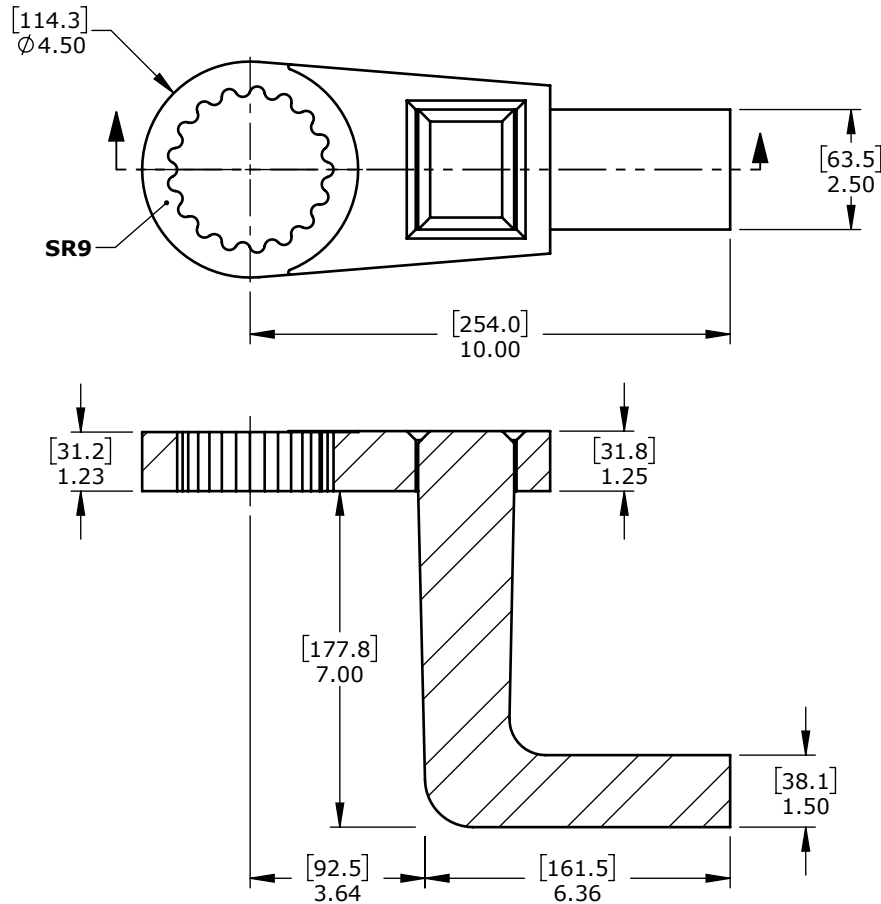

Product name:
Product number:

Deep 90° SR9 Reaction Arm
13508

REV: 09-2024

All dimensions are in Inches [Millimeters]

Suitable for: 80DX, 110DX-M, B-RAD X 8000, B-RAD X 10K-M, E-RAD BLU 7500, E-RAD BLU 10K-M