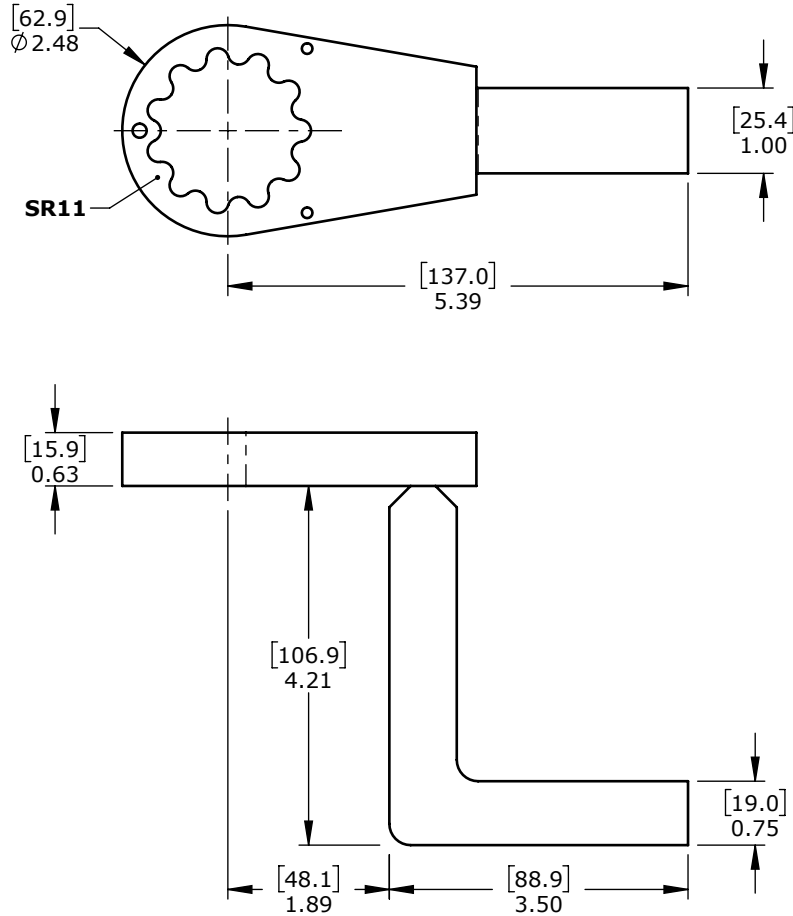

Product name: **Deep 90° SR11 Reaction Arm**  
Product number: **13367**

REV: 09-2024

All dimensions are in Inches [Millimeters]

Suitable for: 7GX(-2), 10GX-M(-2), 10GX(-2), 14GX-M(-2), B-RAD 500, B-RAD 700-M, B-RAD 1000(-2), B-RAD 1400-M(-2), V-RAD 1000, V-RAD 1400-M, E-RAD BLU 700, E-RAD BLU 950-M

*DISCLAIMER: The data and illustrations in this document are accurate to the best of the company's knowledge. Information is subject to change without prior notice. For critical information, please verify its accuracy by contacting RAD Torque Systems. Unauthorized reproduction and distribution of this content are strictly prohibited.*