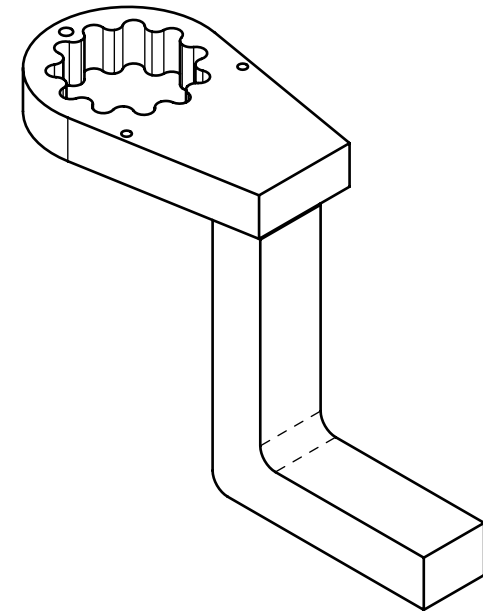

Product name: **Deep 90° SR11 Reaction Arm**  
Product number: **13367**

REV: 09-2024

All dimensions are in Inches [Millimeters]

Suitable for: 7GX(-2), 10GX-M(-2), 10GX(-2), 14GX-M(-2), B-RAD 500, B-RAD 700-M, B-RAD 1000(-2), B-RAD 1400-M(-2), V-RAD 1000, V-RAD 1400-M, E-RAD BLU 700, E-RAD BLU 950-M