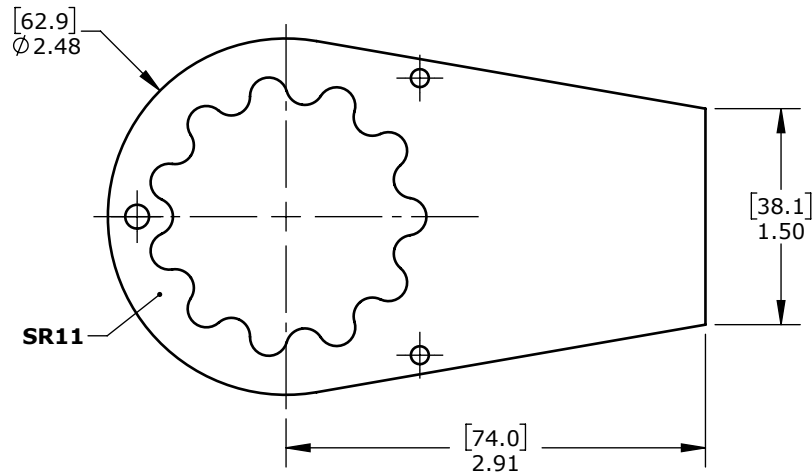

Product name: **Standard SR11 Reaction Arm Blank**  
Product number: **13364**

REV: 08-2024

All dimensions are in Inches [Millimeters]

Suitable for: 7GX(-2), 10GX-M(-2), 10GX(-2), 14GX-M(-2), B-RAD 500, B-RAD 700-M, B-RAD 1000(-2), B-RAD 1400-M(-2), V-RAD 1000, V-RAD 1400-M, E-RAD BLU 700, E-RAD BLU 950-M