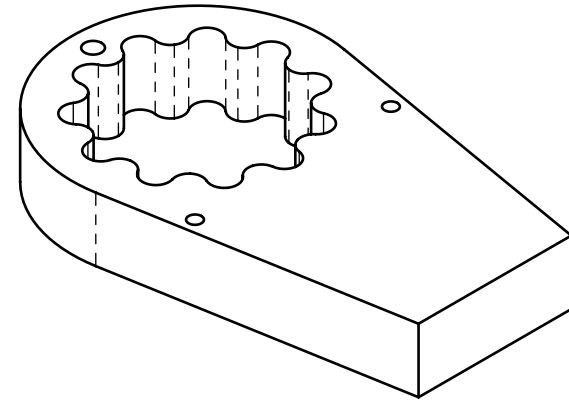

Product name: **Standard SR11 Reaction Arm Blank**  
Product number: **13364**

REV: 08-2024

All dimensions are in Inches [Millimeters]

Suitable for: 7GX(-2), 10GX-M(-2), 10GX(-2), 14GX-M(-2), B-RAD 500, B-RAD 700-M, B-RAD 1000(-2), B-RAD 1400-M(-2), V-RAD 1000, V-RAD 1400-M, E-RAD BLU 700, E-RAD BLU 950-M