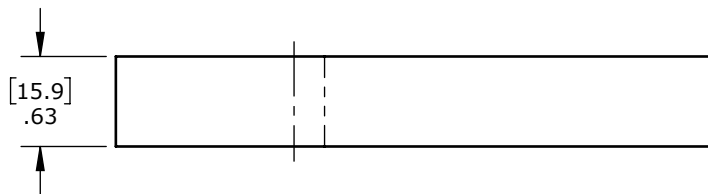

Product name: **Standard SR11 Reaction Arm Blank**  
Product number: **13364**

REV: 08-2024

All dimensions are in Inches [Millimeters]

Suitable for: 7GX(-2), 10GX-M(-2), 10GX(-2), 14GX-M(-2), B-RAD 500, B-RAD 700-M, B-RAD 1000(-2), B-RAD 1400-M(-2), V-RAD 1000, V-RAD 1400-M, E-RAD BLU 700, E-RAD BLU 950-M