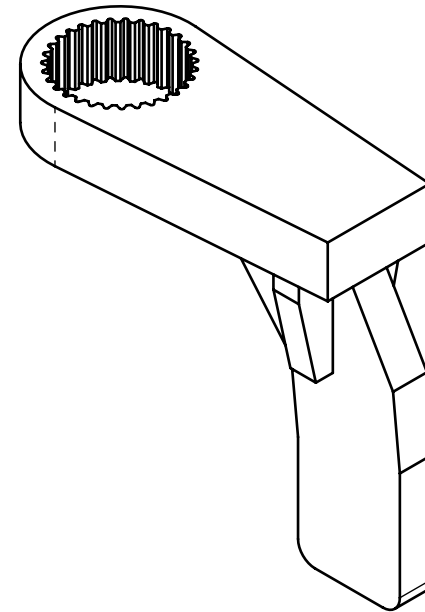

Product name:
Product number:

Deep Angled SP7 Reaction Arm
12902

REV: 09-2024

All dimensions are in Inches [Millimeters]

Suitable for: 7GX-R, 10GX-R-M, 10GX-NX, 14GX-NX-M

DISCLAIMER: The data and illustrations in this document are accurate to the best of the company's knowledge. Information is subject to change without prior notice. For critical information, please verify its accuracy by contacting RAD Torque Systems. Unauthorized reproduction and distribution of this content are strictly prohibited.