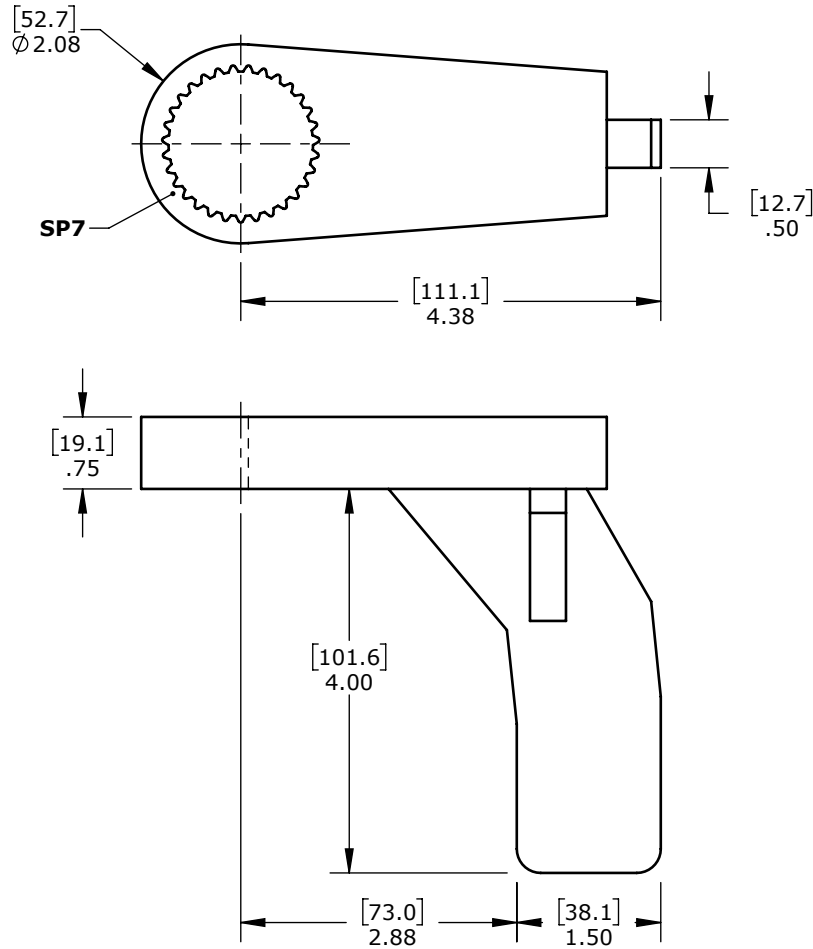

Product name:
Product number:

Deep Angled SP7 Reaction Arm
12902

REV: 09-2024

All dimensions are in Inches [Millimeters]

Suitable for: 7GX-R, 10GX-R-M, 10GX-NX, 14GX-NX-M

DISCLAIMER: The data and illustrations in this document are accurate to the best of the company's knowledge. Information is subject to change without prior notice. For critical information, please verify its accuracy by contacting RAD Torque Systems. Unauthorized reproduction and distribution of this content are strictly prohibited.