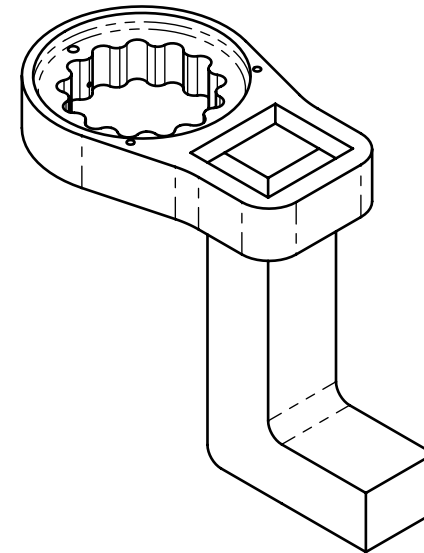

Product name:
Product number:

Deep 90° SR1 Reaction Arm
11534

REV: 09-2024

All dimensions are in Inches [Millimeters]

Suitable for: 34GX, 46GX-M, V-RAD 3400, V-RAD 4600-M E-RAD BLU 3000, E-RAD BLU 4000-M

DISCLAIMER: The data and illustrations in this document are accurate to the best of the company's knowledge. Information is subject to change without prior notice. For critical information, please verify its accuracy by contacting RAD Torque Systems. Unauthorized reproduction and distribution of this content are strictly prohibited.