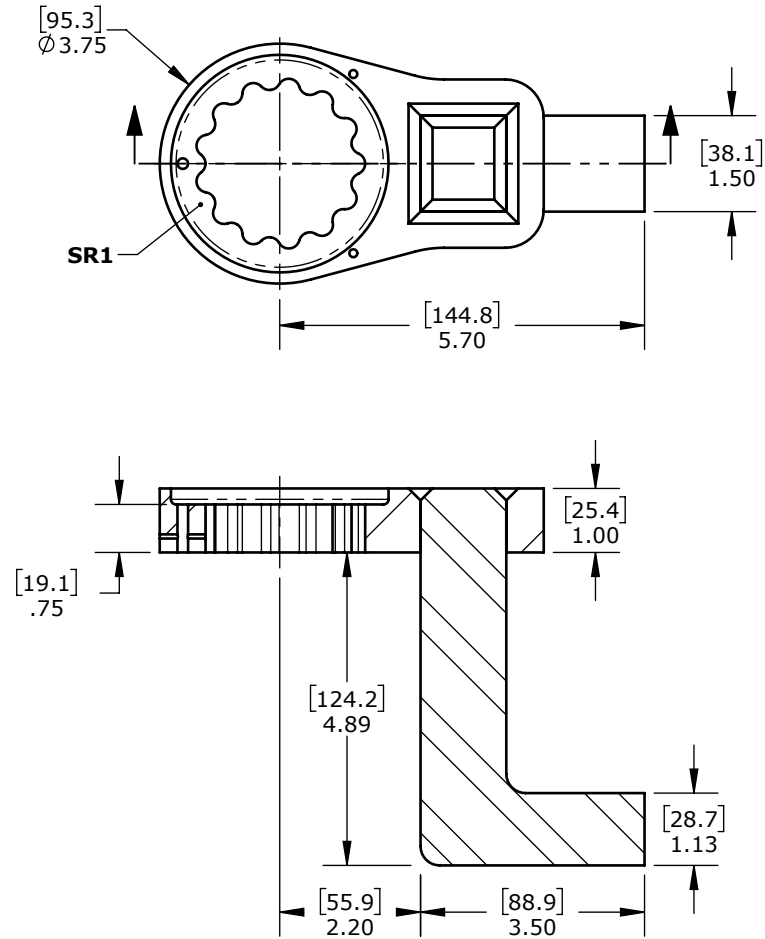

Product name:
Product number:

Deep 90° SR1 Reaction Arm
11534

REV: 09-2024

All dimensions are in Inches [Millimeters]

Suitable for: 34GX, 46GX-M, V-RAD 3400, V-RAD 4600-M E-RAD BLU 3000, E-RAD BLU 4000-M

DISCLAIMER: The data and illustrations in this document are accurate to the best of the company's knowledge. Information is subject to change without prior notice. For critical information, please verify its accuracy by contacting RAD Torque Systems. Unauthorized reproduction and distribution of this content are strictly prohibited.