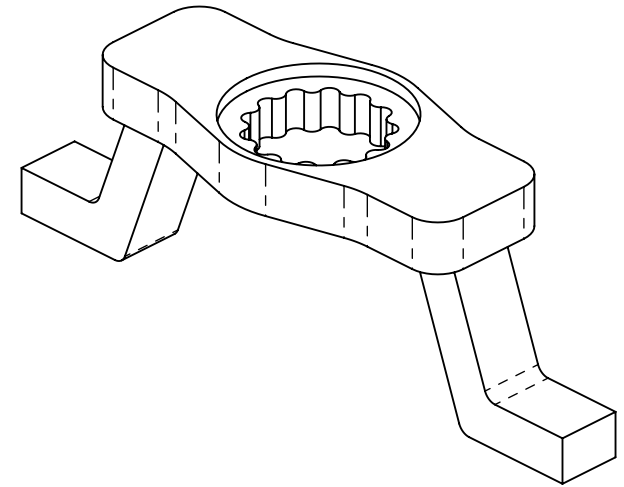

Product name:  
Product number:

**Double Ended SR1 Reaction Arm**  
**11533**

REV: 09-2024

All dimensions are in Inches [Millimeters]

Suitable for: 34GX, 46GX-M, V-RAD 3400, V-RAD 4600-M, E-RAD BLU 3000, E-RAD BLU 4000-M