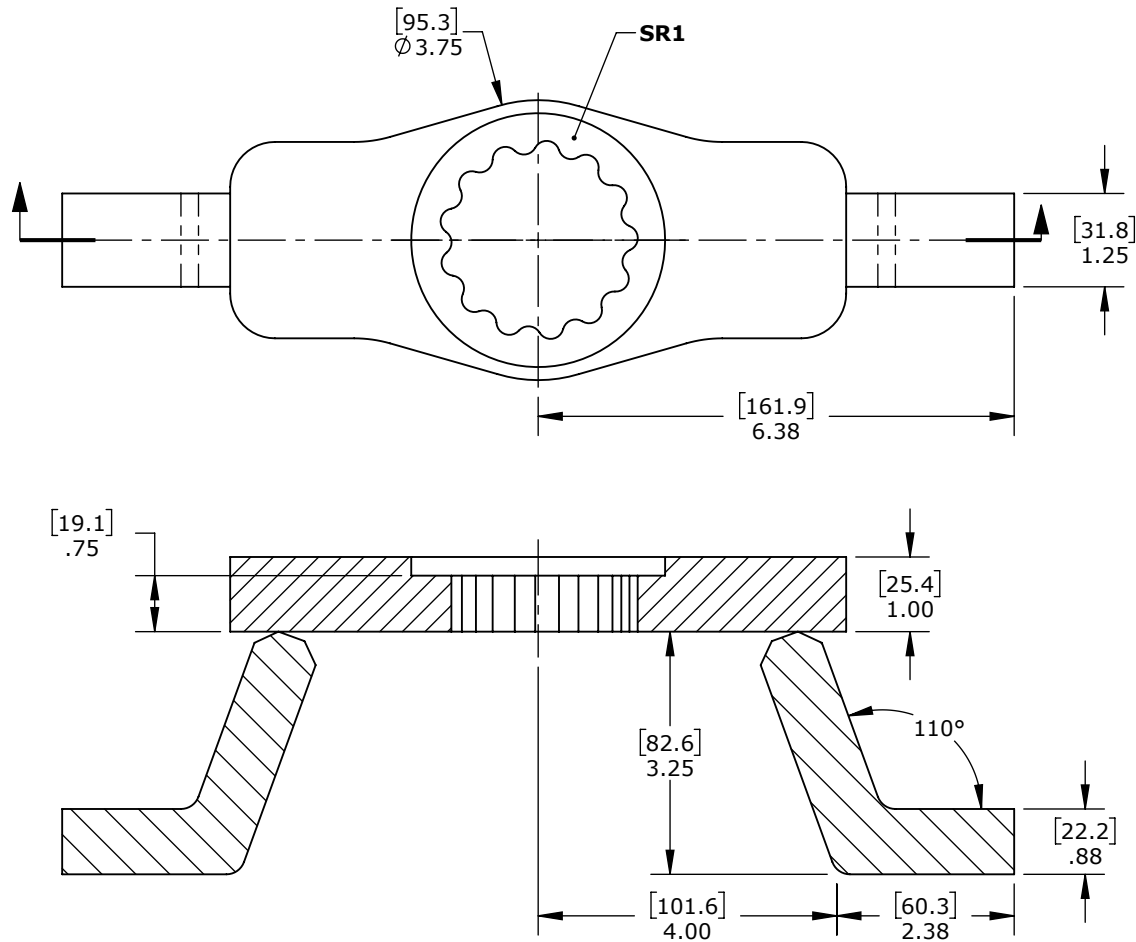

Product name:  
Product number:

**Double Ended SR1 Reaction Arm**  
**11533**

REV: 09-2024

All dimensions are in Inches [Millimeters]

Suitable for: 34GX, 46GX-M, V-RAD 3400, V-RAD 4600-M, E-RAD BLU 3000, E-RAD BLU 4000-M