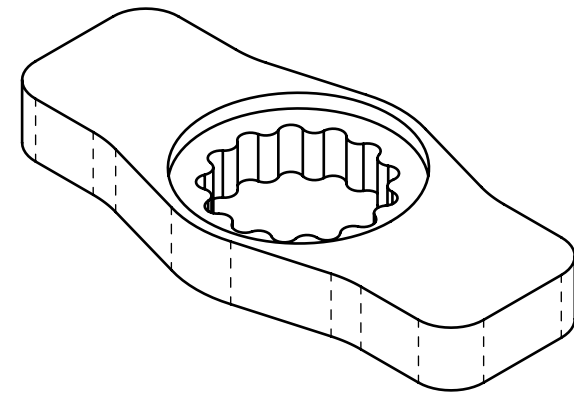

Product name:  
Product number:

**Double Ended SR1 Reaction Arm Blank**  
**11532**

REV: 09-2024

All dimensions are in Inches [Millimeters]

Suitable for: 34GX, 46GX-M, V-RAD 3400, V-RAD 4600-M, E-RAD BLU 3000, E-RAD BLU 4000-M