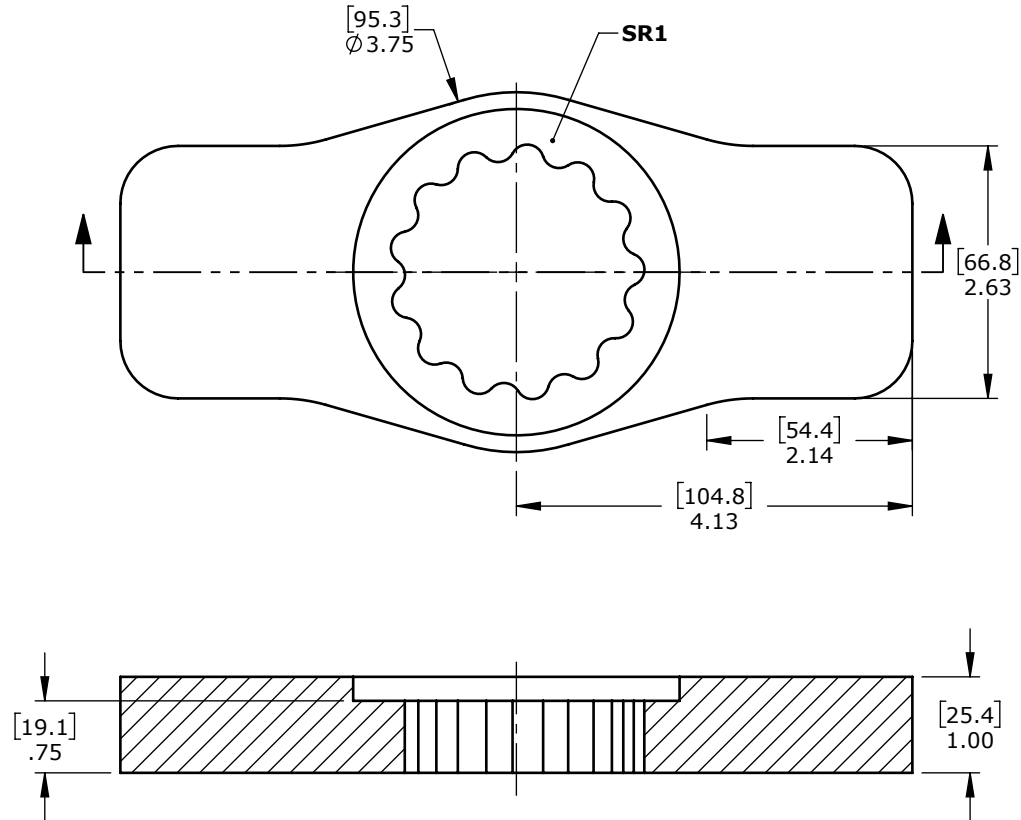

Product name:  
Product number:

**Double Ended SR1 Reaction Arm Blank**  
**11532**

REV: 09-2024

All dimensions are in Inches [Millimeters]

Suitable for: 34GX, 46GX-M, V-RAD 3400, V-RAD 4600-M, E-RAD BLU 3000, E-RAD BLU 4000-M