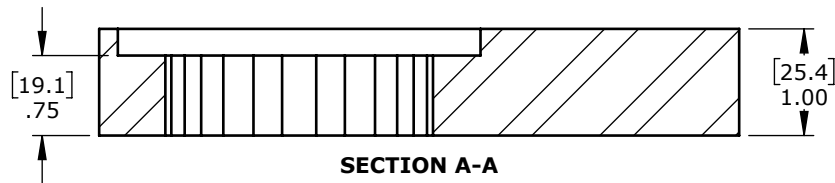

Product name: **Standard SR1 Reaction Arm Blank**  
Product number: **11530**

REV: 08-2024

All dimensions are in Inches [Millimeters]

Suitable for: 34GX, 46GX-M, V-RAD 3400, V-RAD 4600-M, E-RAD BLU 3000, E-RAD BLU 4000-M