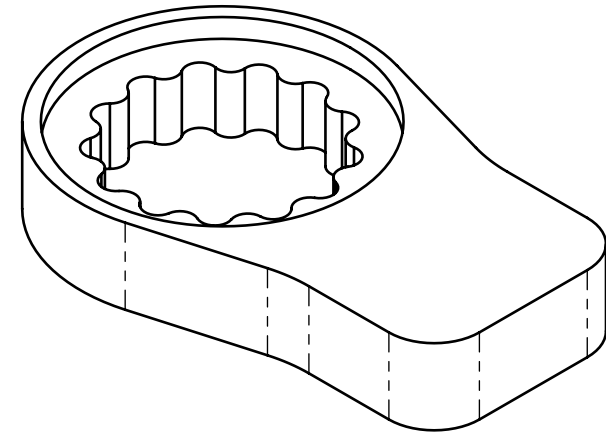

Product name: **Standard SR1 Reaction Arm Blank**  
Product number: **11530**

REV: 08-2024

All dimensions are in Inches [Millimeters]

Suitable for: 34GX, 46GX-M, V-RAD 3400, V-RAD 4600-M, E-RAD BLU 3000, E-RAD BLU 4000-M