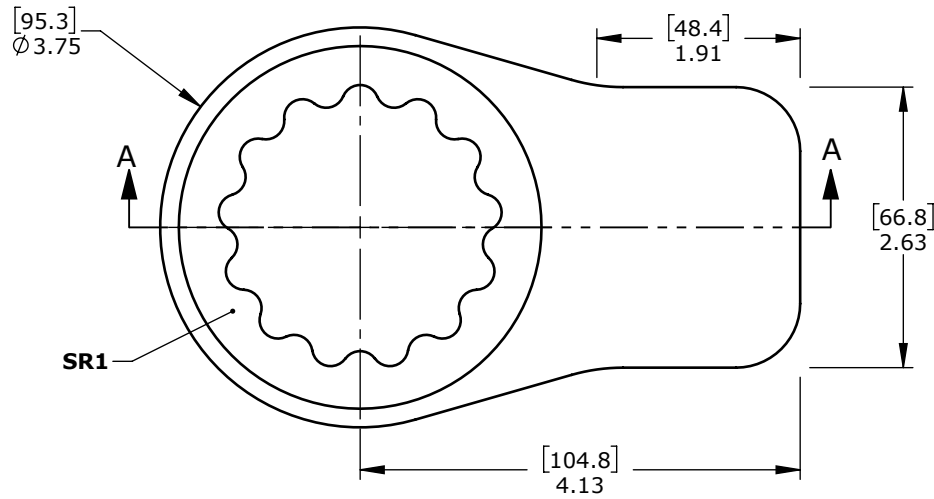

Product name: **Standard SR1 Reaction Arm Blank**  
Product number: **11530**

REV: 08-2024

All dimensions are in Inches [Millimeters]

Suitable for: 34GX, 46GX-M, V-RAD 3400, V-RAD 4600-M, E-RAD BLU 3000, E-RAD BLU 4000-M