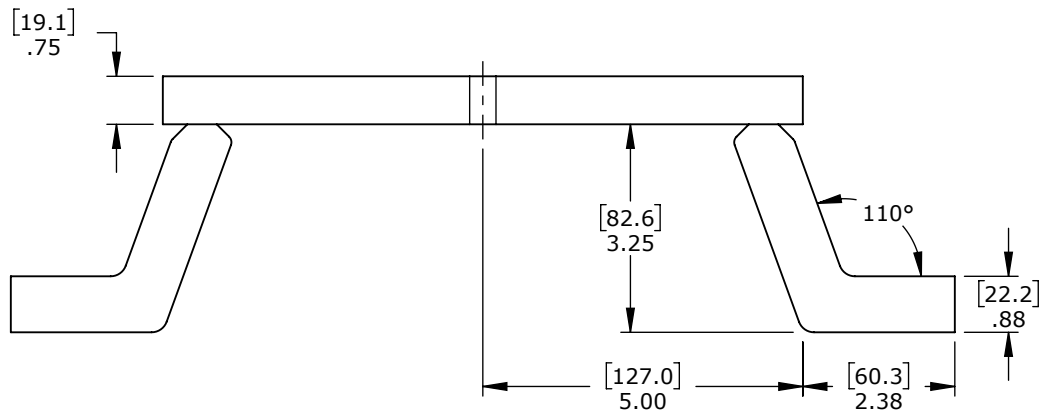

Product name:
Product number:

Double Ended SR2 Reaction Arm
10516

REV: 09-2024

All dimensions are in Inches [Millimeters]

Suitable for: 25GX(-2), 34GX-M(-2), V-RAD 2500, V-RAD 3400-M, E-RAD BLU 2500 COMP, E-RAD BLU 3400-M COMP