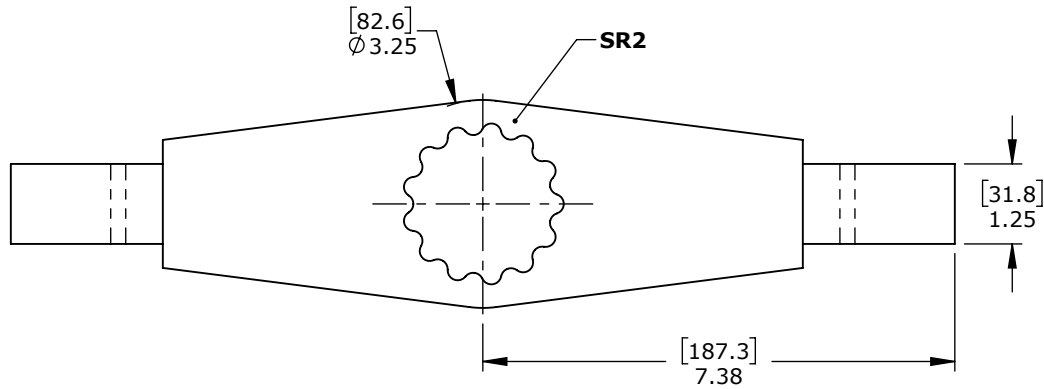

Product name:
Product number:

Double Ended SR2 Reaction Arm
10516

REV: 09-2024

All dimensions are in Inches [Millimeters]

Suitable for: 25GX(-2), 34GX-M(-2), V-RAD 2500, V-RAD 3400-M, E-RAD BLU 2500 COMP, E-RAD BLU 3400-M COMP