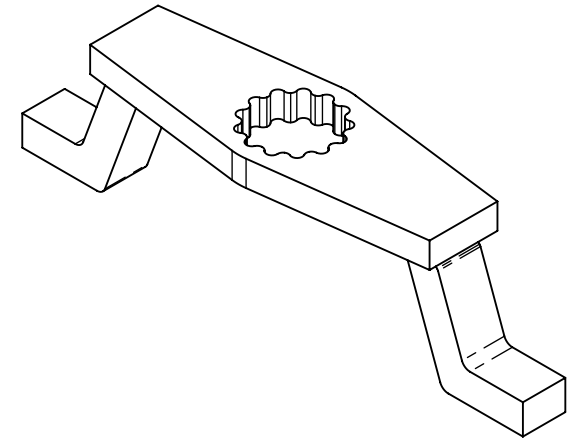

Product name:
Product number:

Double Ended SR2 Reaction Arm
10516

REV: 09-2024

All dimensions are in Inches [Millimeters]

Suitable for: 25GX(-2), 34GX-M(-2), V-RAD 2500, V-RAD 3400-M, E-RAD BLU 2500 COMP, E-RAD BLU 3400-M COMP