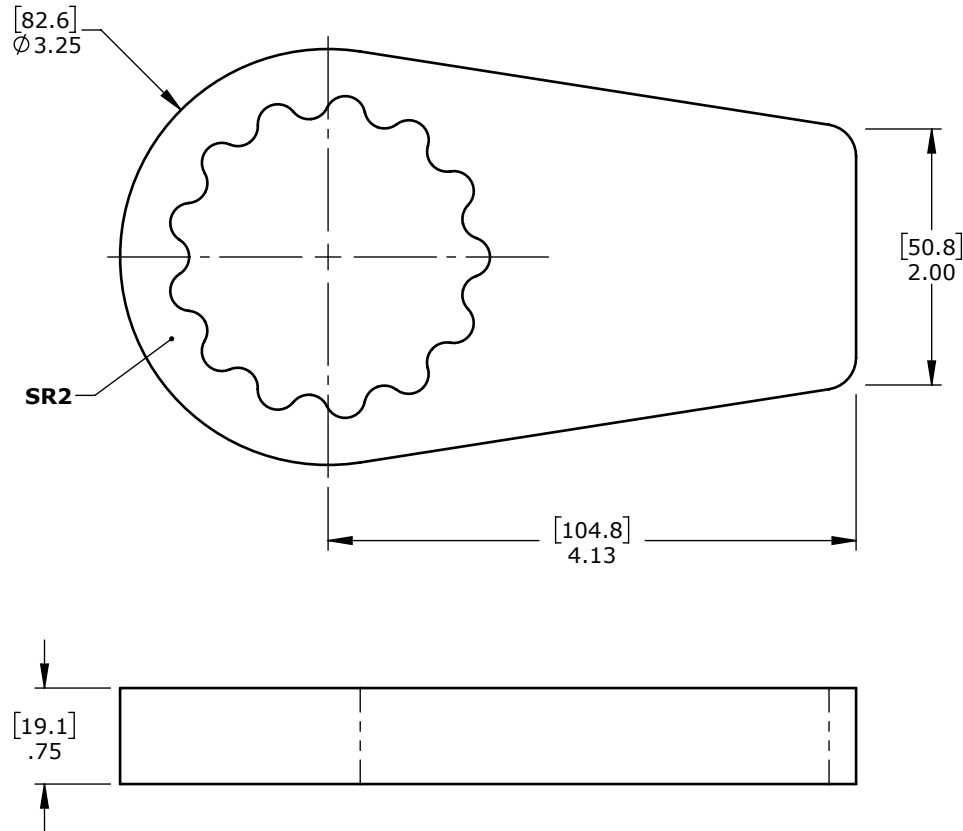

Product name: **Standard SR2 Reaction Arm Blank**  
Product number: **10513**

REV: 08-2024

All dimensions are in Inches [Millimeters]

Suitable for: 25GX(-2), 34GX-M(-2), V-RAD 2500, V-RAD 3400-M, E-RAD BLU 2500 COMP, E-RAD BLU 3400-M COMP