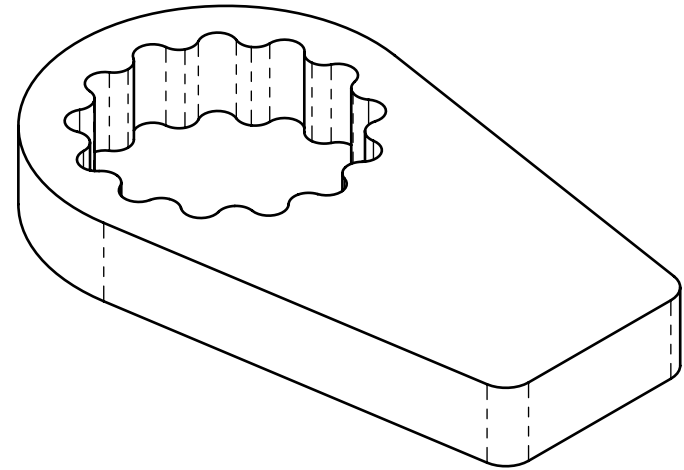

Product name: **Standard SR2 Reaction Arm Blank**  
Product number: **10513**

REV: 08-2024

All dimensions are in Inches [Millimeters]

Suitable for: 25GX(-2), 34GX-M(-2), V-RAD 2500, V-RAD 3400-M, E-RAD BLU 2500 COMP, E-RAD BLU 3400-M COMP