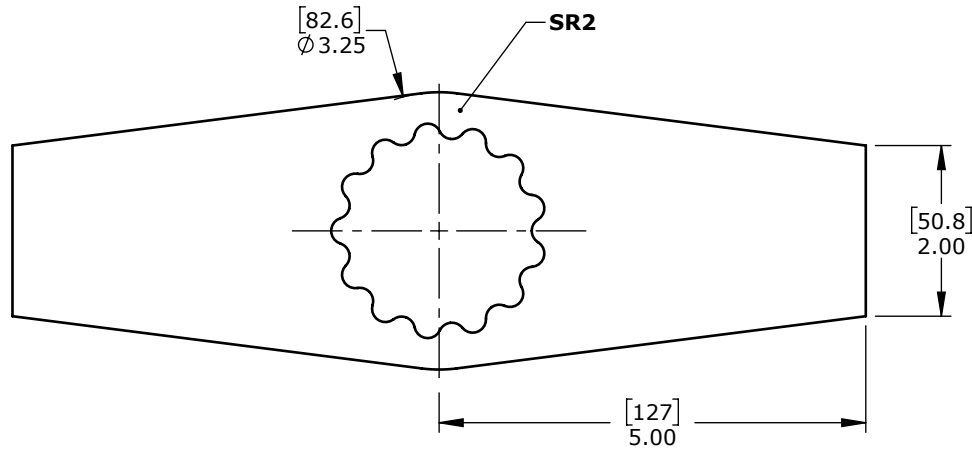

Product name:
Product number:

Double Ended SR2 Reaction Arm Blank
10448

REV: 09-2024

All dimensions are in Inches [Millimeters]

Suitable for: 25GX(-2), 34GX-M(-2), V-RAD 2500, V-RAD 3400-M, E-RAD BLU 2500 COMP, E-RAD BLU 3400-M COMP