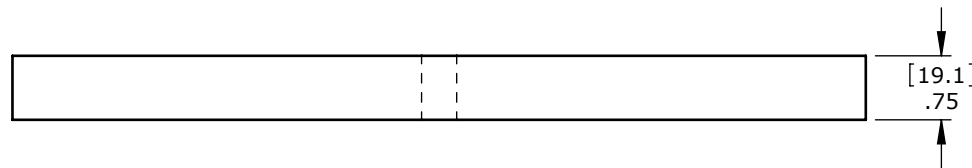

Product name:
Product number:

Double Ended SR2 Reaction Arm Blank
10448

REV: 09-2024

All dimensions are in Inches [Millimeters]

Suitable for: 25GX(-2), 34GX-M(-2), V-RAD 2500, V-RAD 3400-M, E-RAD BLU 2500 COMP, E-RAD BLU 3400-M COMP